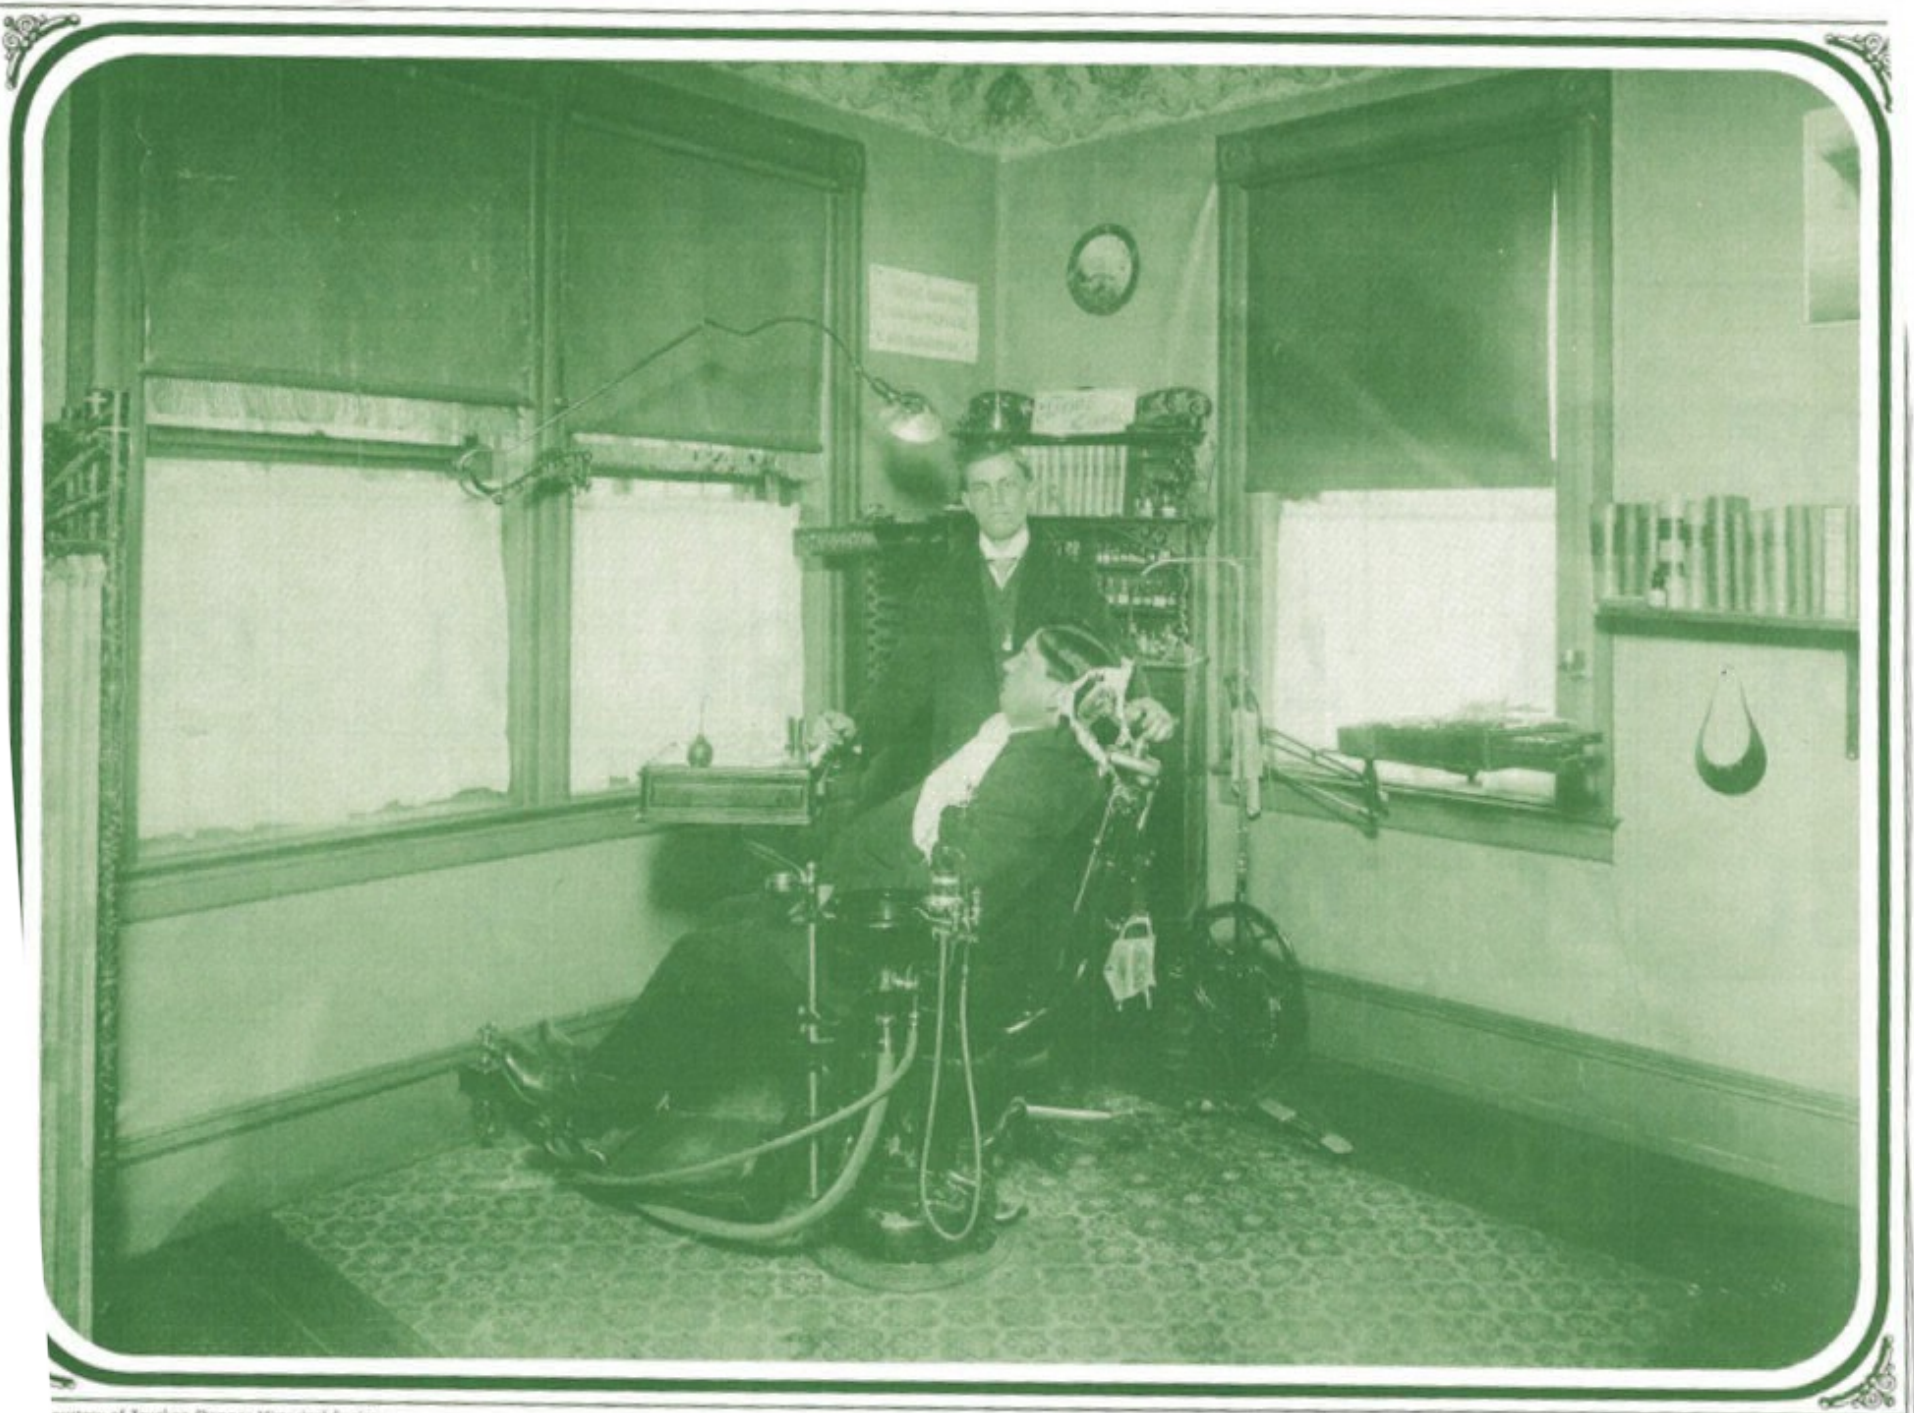

Down by the Station, Truckee - Circa 1940

Photo courtesy of Truckee-Donner Historical Society

Truckee Air Show - Circa 1930

courtesy of Truckee-Donner Historical Society

Dr. George Kelley, Truckee's Dentist 1912

Courtesy of Truckee-Donner Historical Society

Fire at the Last Ice Palace, 1916

Malley Cab Forward in Donner Summit Snowshed - Circa 1908

McGlashan Mansion & McGlashan Law Office  
Early 1900's

Building the Transcontinental Railroad  
Secret Town Gap 1866

*Sledging Locomotive over Donner Summit 1845*

*Birds eye view of Truckee 1884*

*Beautiful Downtown Truckee 1869*