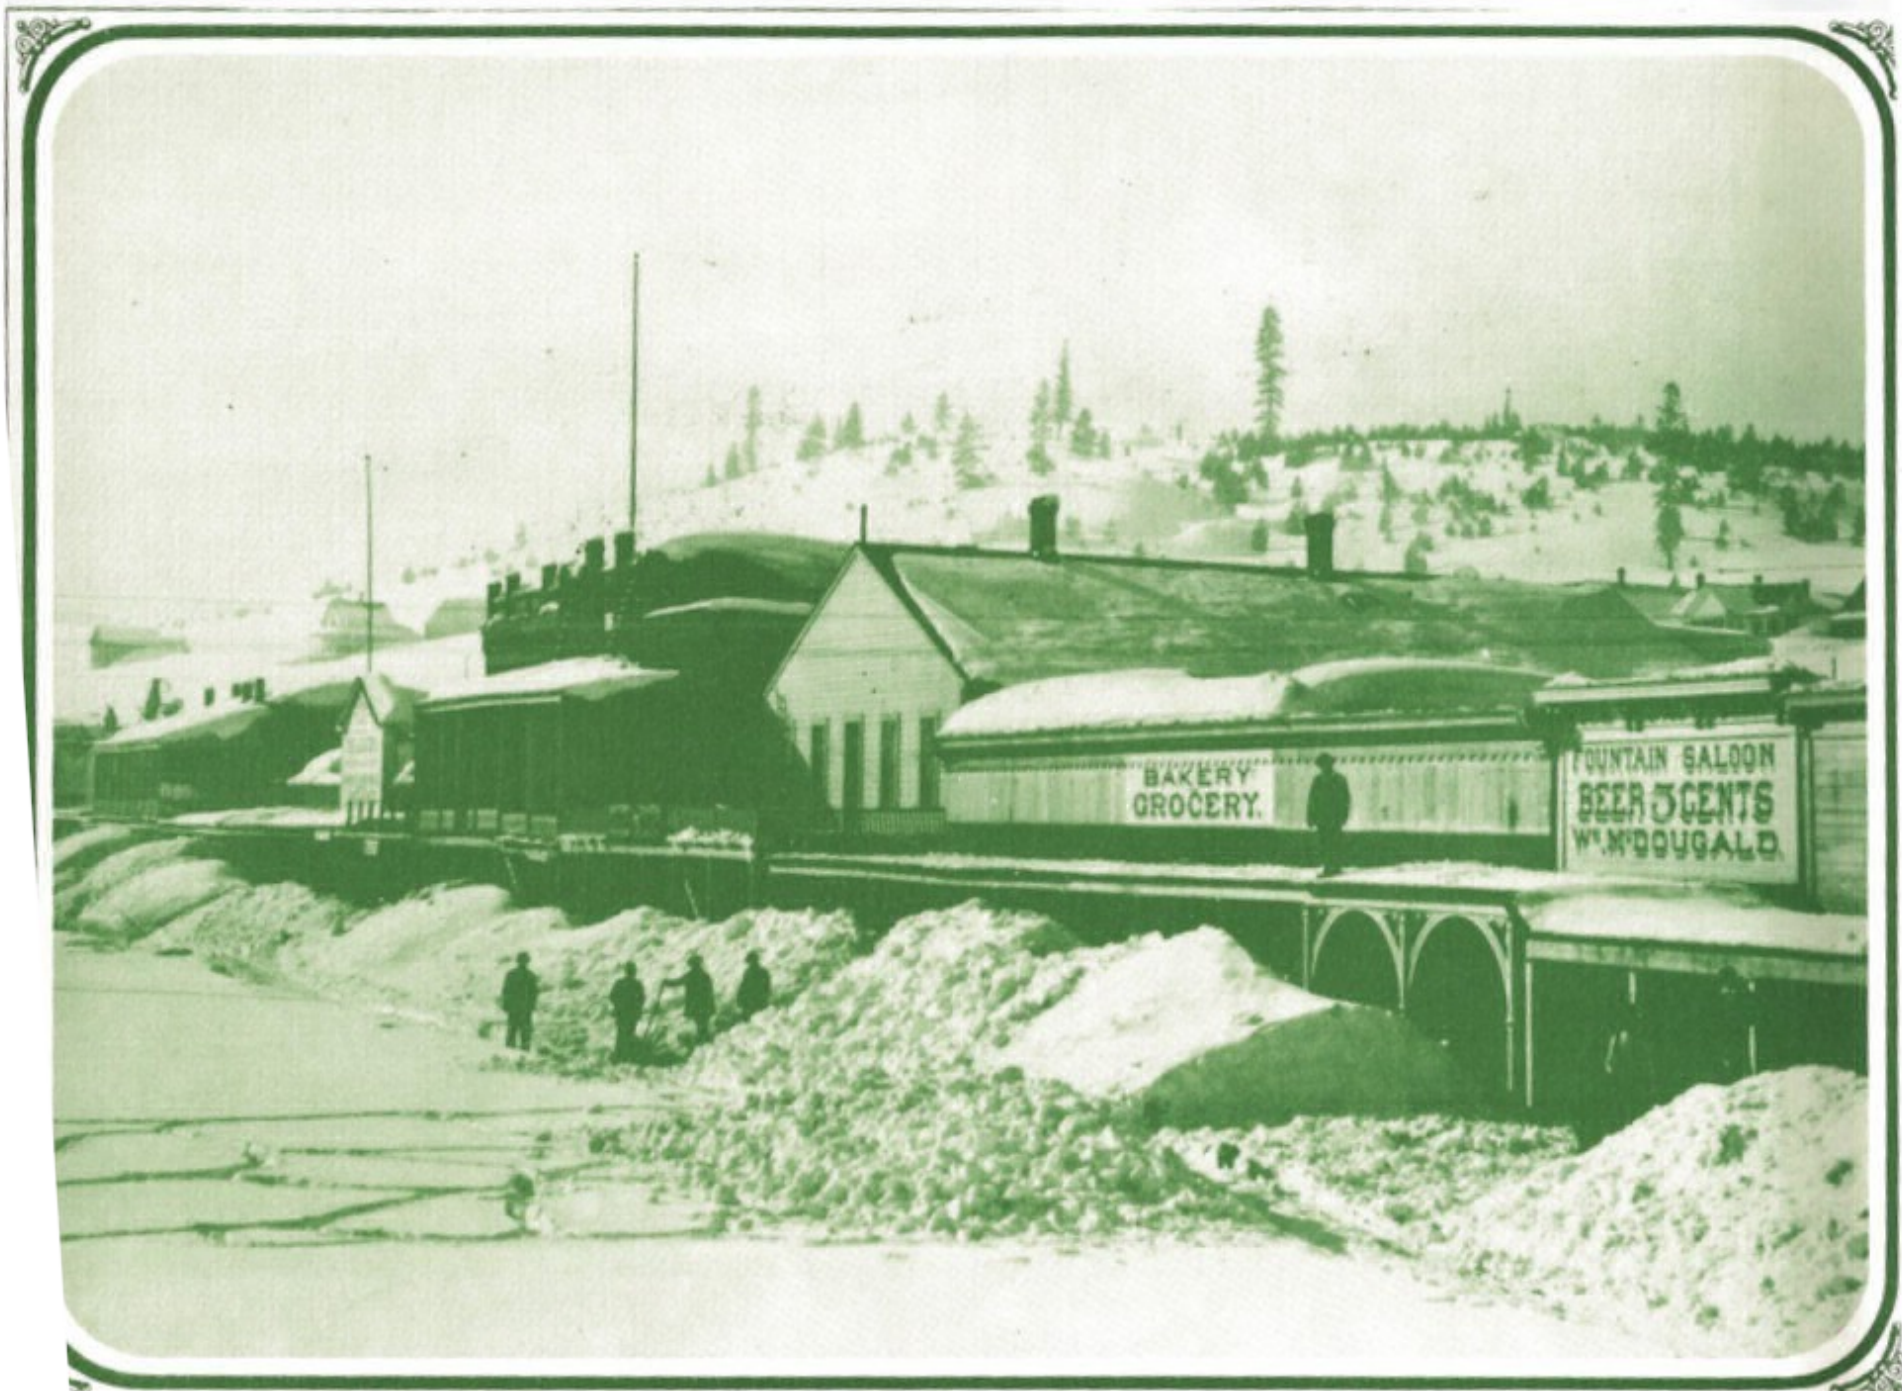

Down by the Station, Truckee - Circa 1940

Photo courtesy of Truckee-Donner Historical Society

Truckee Air Show - Circa 1930

courtesy of Truckee-Donner Historical Society

Dr. George Kelley, Truckee's Dentist 1912

Courtesy of Truckee-Donner Historical Society

Fire at the Last Ice Palace, 1916

Malley Cab Forward in Donner Summit Snowshed - Circa 1908

McGlashan Mansion & McGlashan Law Office  
Early 1900's

Building the Transcontinental Railroad  
Secret Town Gap 1866

*Digging Out Donner Summit 1930*

*Chinese "Tea Carrier" Central Pacific R.R. 1867*

*Jack London at Truckee dog sled races 1915*

*Logging Steam Tractor 1911*

Wind Skiing Truckee, Calif. 1927

*Boca Band*  
1897

*Sledging Locomotive over Donner Summit 1845*

*Birds eye view of Truckee 1884*

*Beautiful Downtown Truckee 1869*