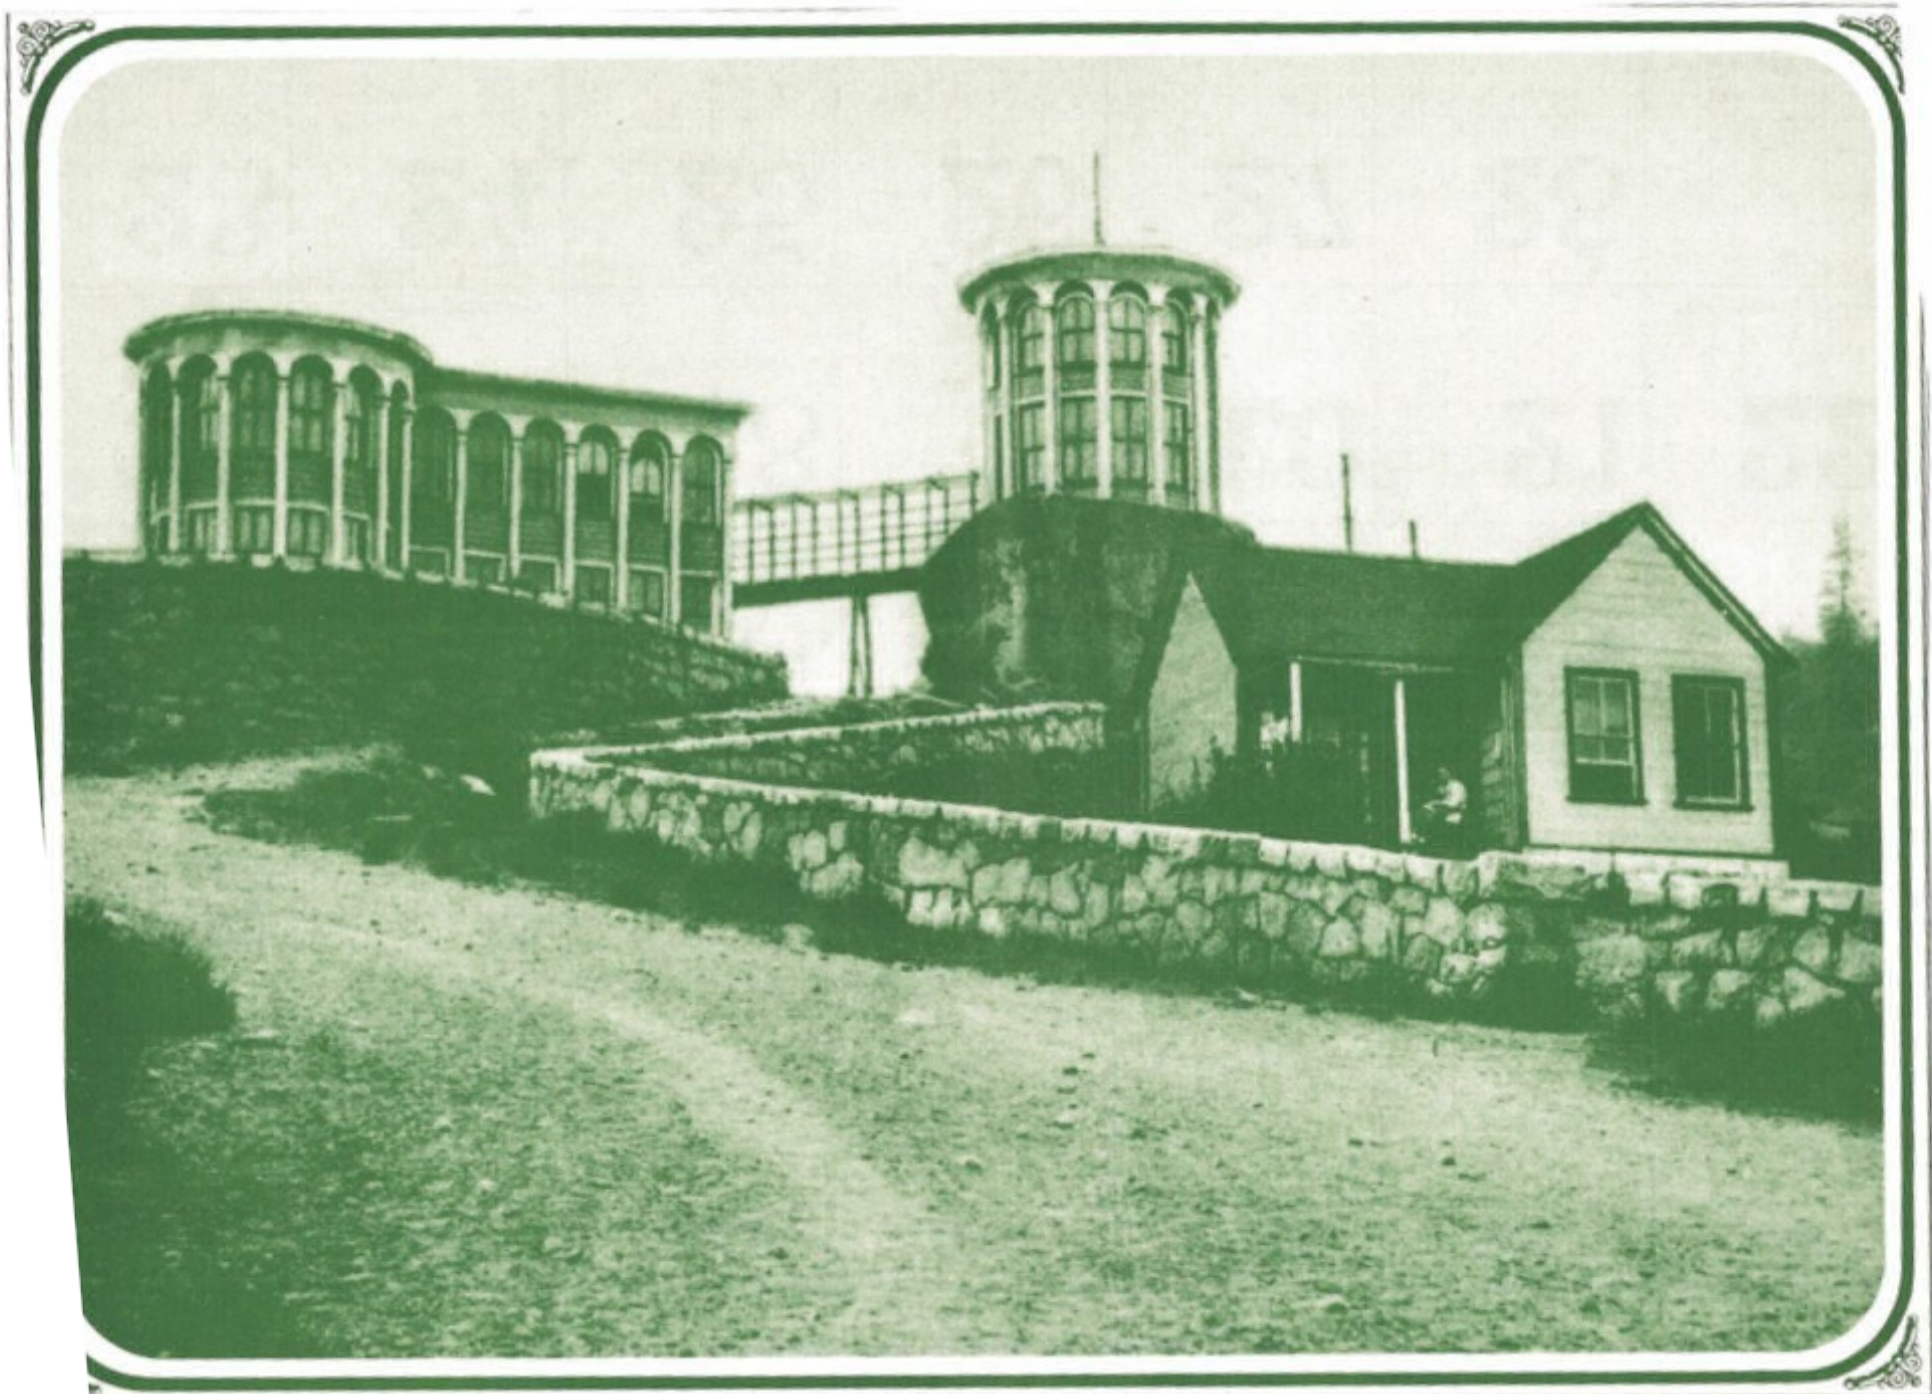

Courtesy of Truckee-Donner Historical Society

Fire at the Last Ice Palace, 1916

Malley Cab Forward in Donner Summit Snowshed - Circa 1908

McGlashan Mansion & McGlashan Law Office  
Early 1900's

Building the Transcontinental Railroad  
Secret Town Gap 1866

*Digging Out Donner Summit 1930*

*Chinese "Tea Carrier" Central Pacific R.R. 1867*

*Jack London at Truckee dog sled races 1915*

*Logging Steam Tractor 1911*

Wind Skiing Truckee, Calif. 1927

*Boca Band*  
1897

*Early "snow shoers" 1879*

1879  
1879

Early "snow shoes" 1879

Jack London at Truckee dog sled races 1915

"City of San Francisco" S.P.R.R. 1952

LOGGING AT SIERRA HOUSE  
LAKE TAHOE, CALIF.

*Logging at Sierra House 1886*

*Sledging Locomotive over Donner Summit 1845*

*Birds eye view of Truckee 1884*

*Beautiful Downtown Truckee 1869*