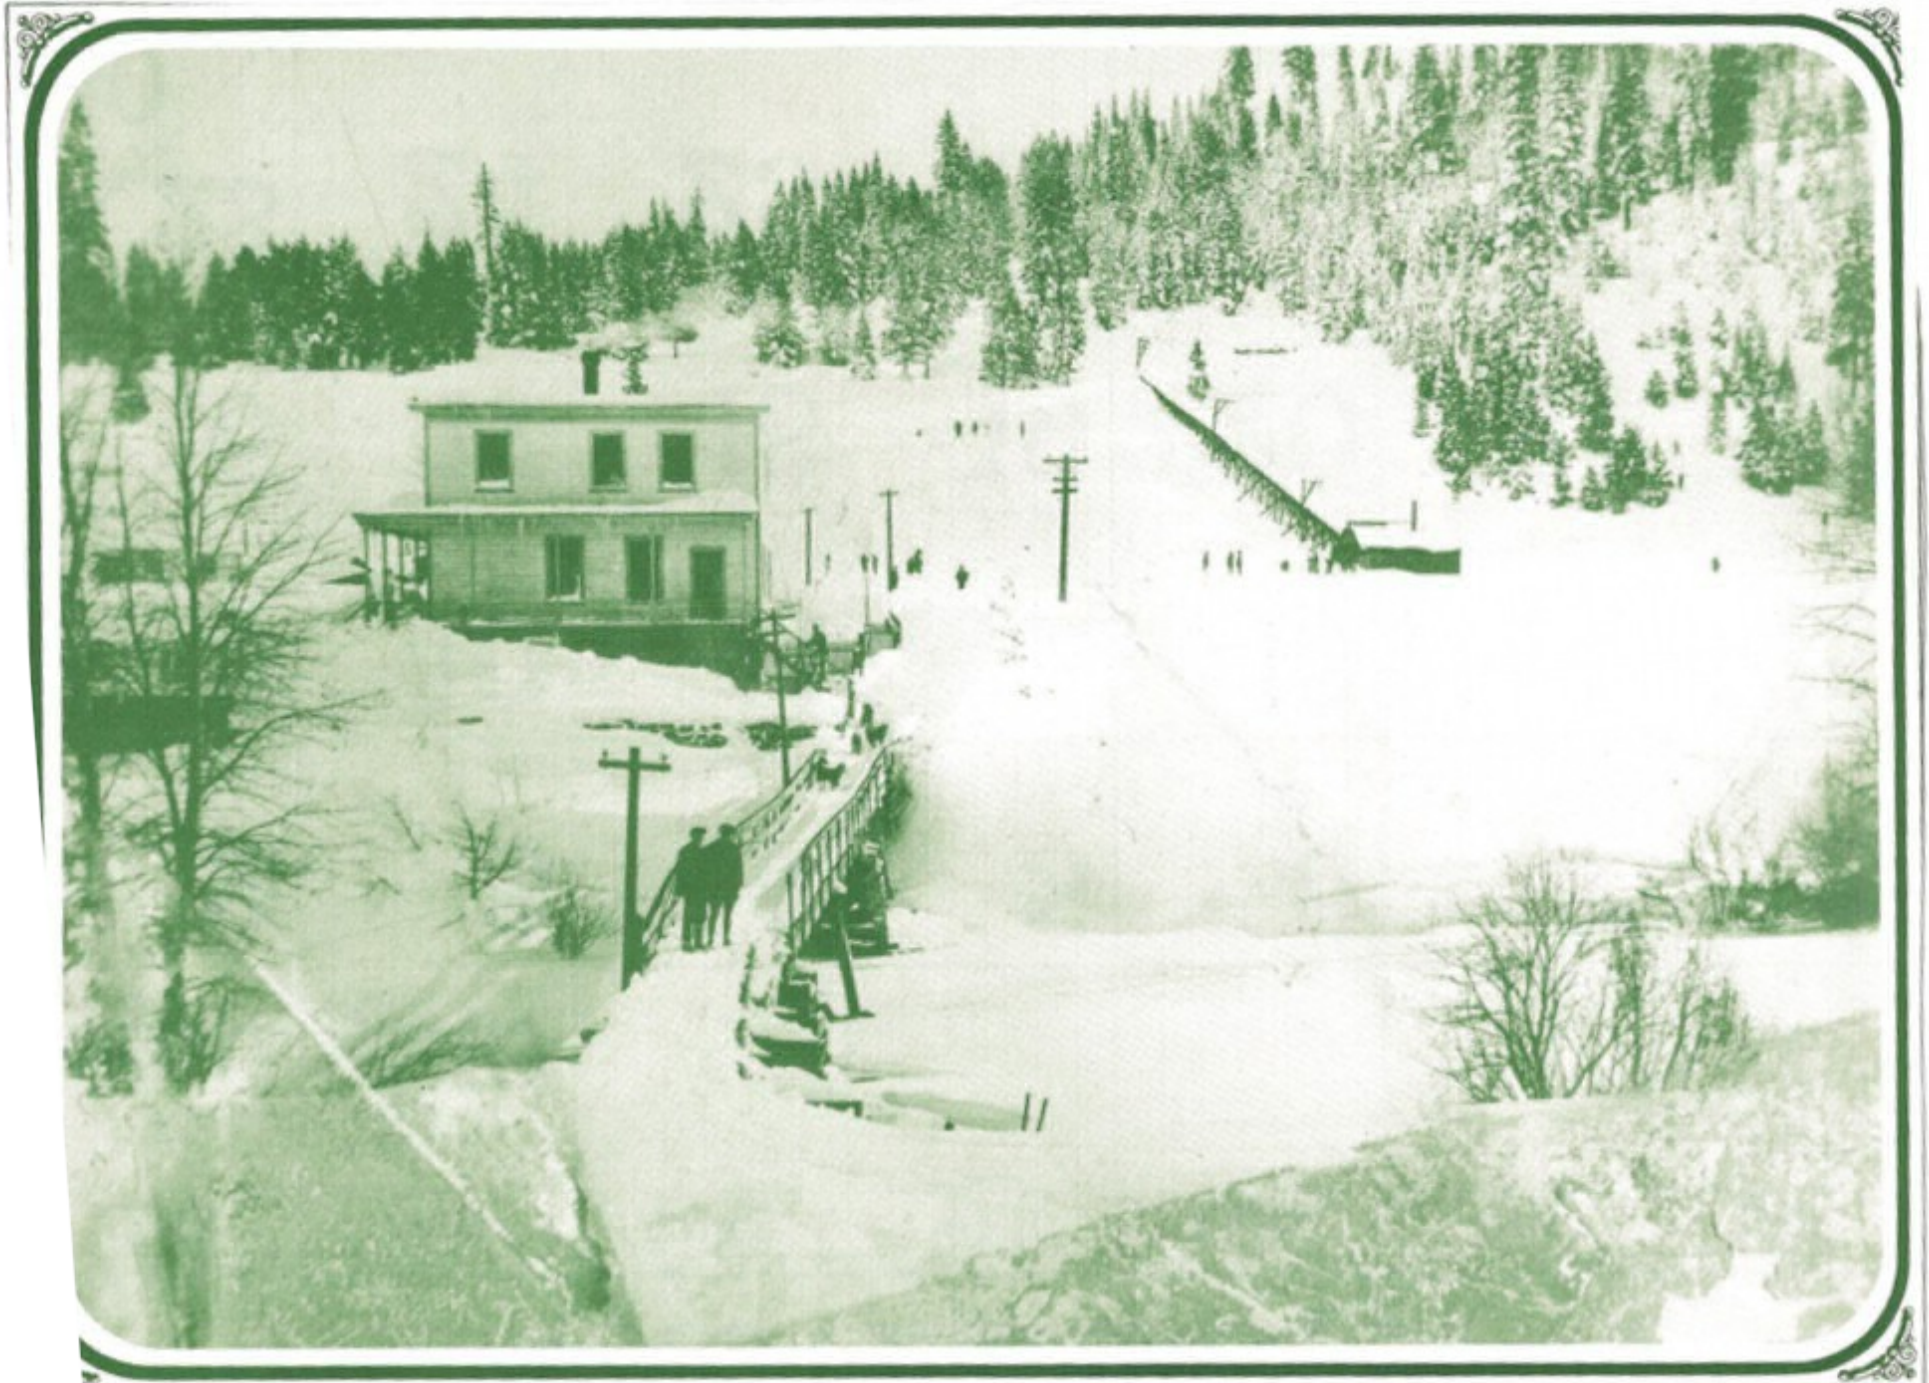

Down by the Station, Truckee - Circa 1940

Photo courtesy of Truckee-Donner Historical Society

Truckee Air Show - Circa 1930

courtesy of Truckee-Donner Historical Society

Dr. George Kelley, Truckee's Dentist 1912

Courtesy of Truckee-Donner Historical Society

Fire at the Last Ice Palace, 1916

Malley Cab Forward in Donner Summit Snowshed - Circa 1908

McGlashan Mansion & McGlashan Law Office  
Early 1900's

Building the Transcontinental Railroad  
Secret Town Gap 1866

*Digging Out Donner Summit 1930*

*Chinese "Tea Carrier" Central Pacific R.R. 1867*

*Jack London at Truckee dog sled races 1915*

*Logging Steam Tractor 1911*

Wind Skiing Truckee, Calif. 1927

*Boca Band*  
1897

*Sledging Locomotive over Donner Summit 1845*

*Birds eye view of Truckee 1884*

*Beautiful Downtown Truckee 1869*