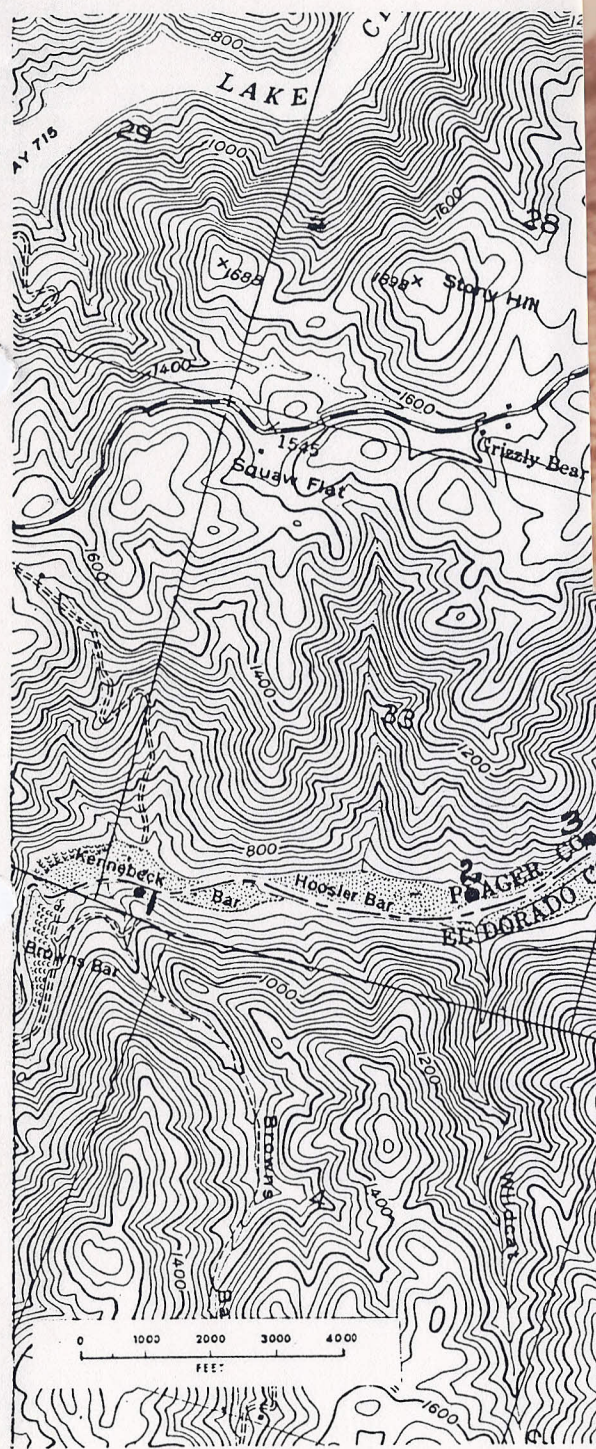

● Taking Point for present day counter parts of the historic C.L. Weed Photos

APRIL 1983

859-208-1842

Powerty Bar

● Taking Point for present day counter parts of the historic C.L. Weed Photos

UNITED STATES  
 DEPARTMENT OF THE INTERIOR  
 BUREAU OF RECLAMATION  
 CENTRAL VALLEY PROJECT  
 AUBURN-FOLSOM SO. UNIT-AMERICAN R. DIV.-CALIF.  
 LOCATION MAP OF  
 C.L. WEED PHOTOS