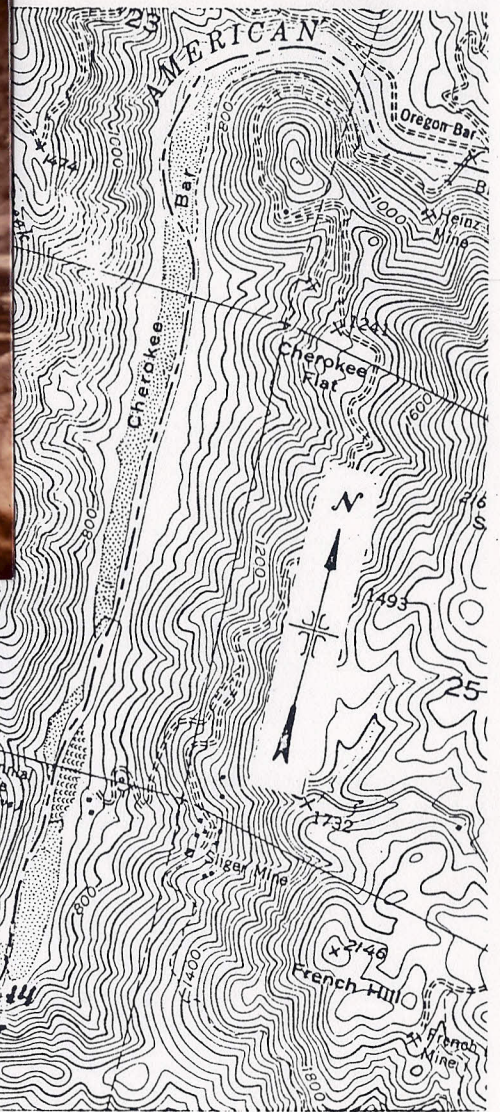

● Taking Point for present day counter parts of the historic C.L. Weed Photos

APRIL 1983

859-208-1842

Powerty Bar

● Taking Point for present day counter parts of the historic C.L. Weed Photos

UNITED STATES  
 DEPARTMENT OF THE INTERIOR  
 BUREAU OF RECLAMATION  
 CENTRAL VALLEY PROJECT  
 AUBURN-FOLSOM SO. UNIT-AMERICAN R. DIV.-CALIF.  
 LOCATION MAP OF  
 C.L. WEED PHOTOS