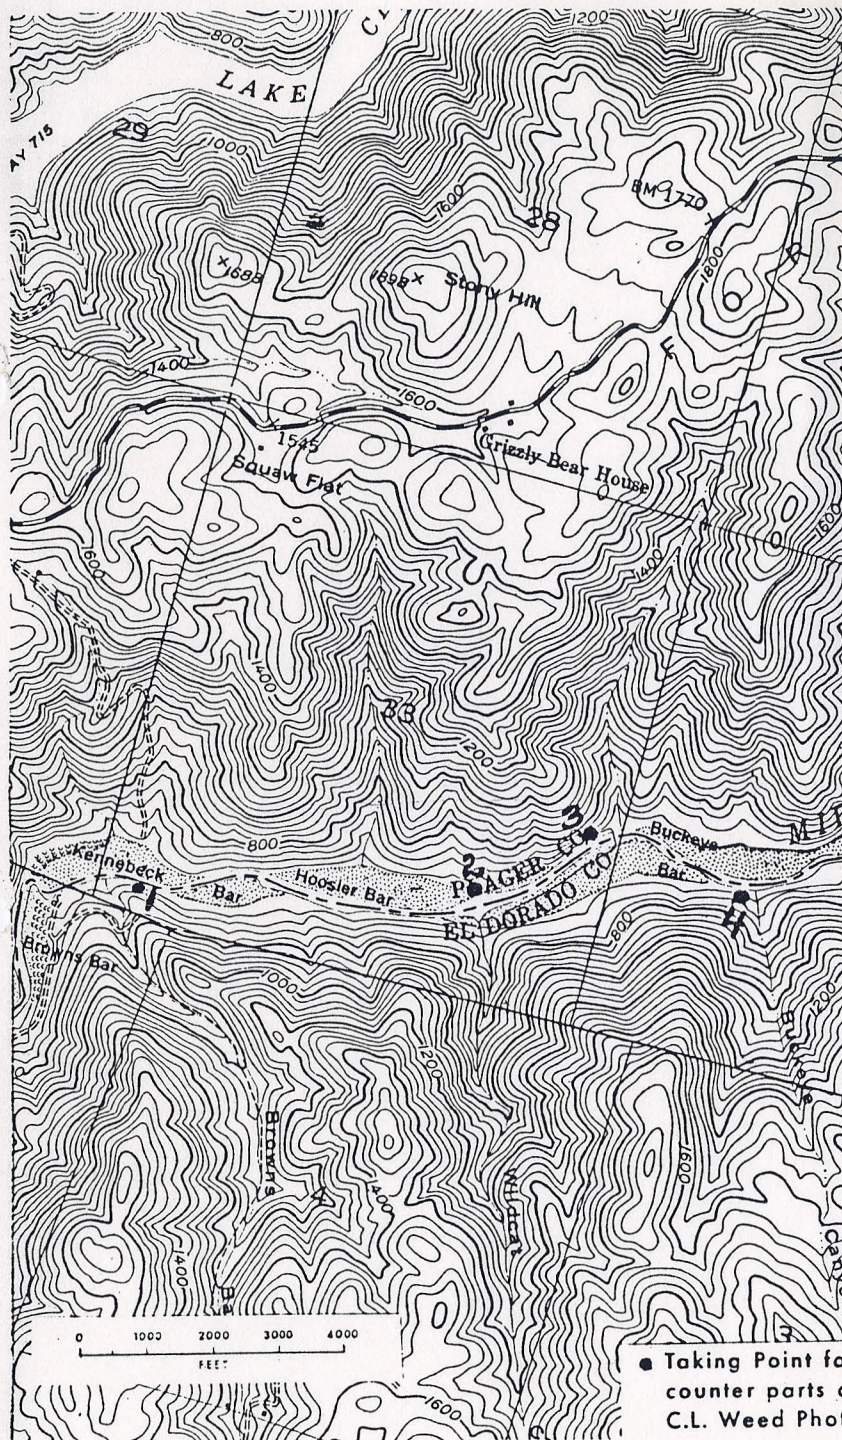

Povatin Bar

● Taking Point for present day counter parts of the historic C.L. Weed Photos

UNITED STATES
DEPARTMENT OF THE INTERIOR
BUREAU OF RECLAMATION
CENTRAL VALLEY PROJECT
AUBURN-FOLSOM SO. UNIT-AMERICAN R. DIV. -CALIF.
LOCATION MAP OF
C.L. WEED PHOTOS

APRIL 1983

859-208-1842