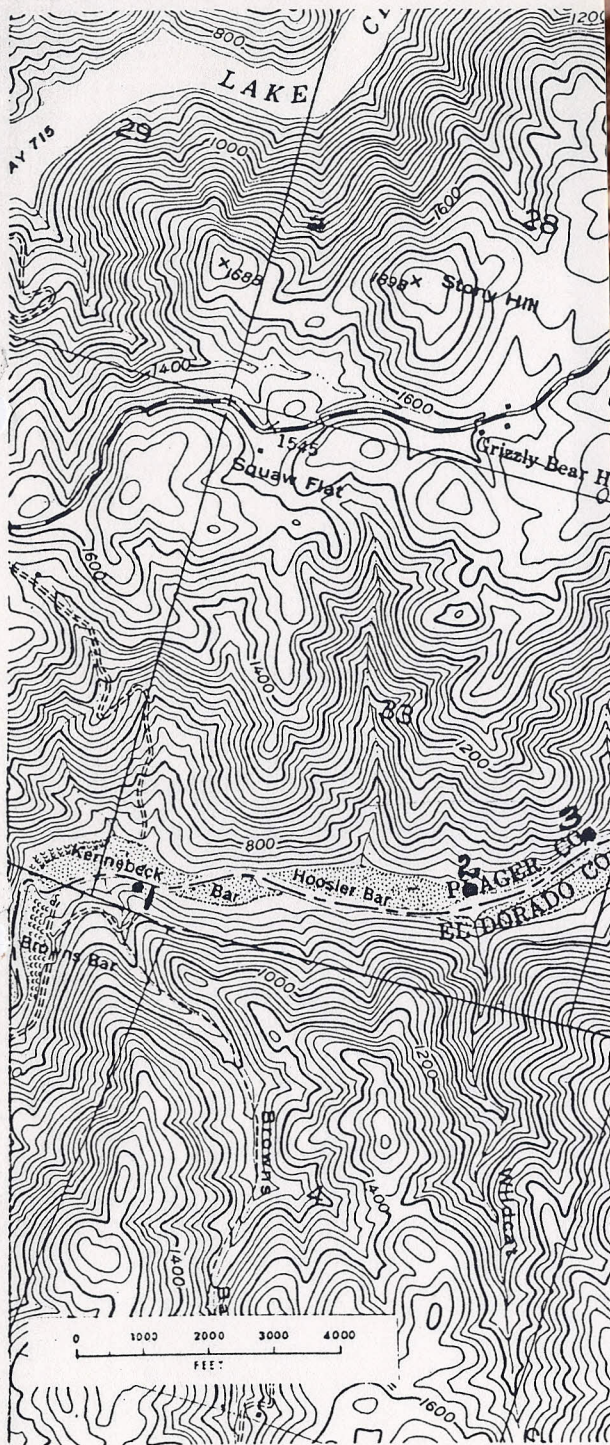

● Taking Point for present day counter parts of the historic C.L. Weed Photos

UNITED STATES
DEPARTMENT OF THE INTERIOR
BUREAU OF RECLAMATION
CENTRAL VALLEY PROJECT
AUBURN-FOLSOM SO. UNIT-AMERICAN R. DIV. -CALIF.
LOCATION MAP OF
C.L. WEED PHOTOS

APRIL 1983

859-208-1842