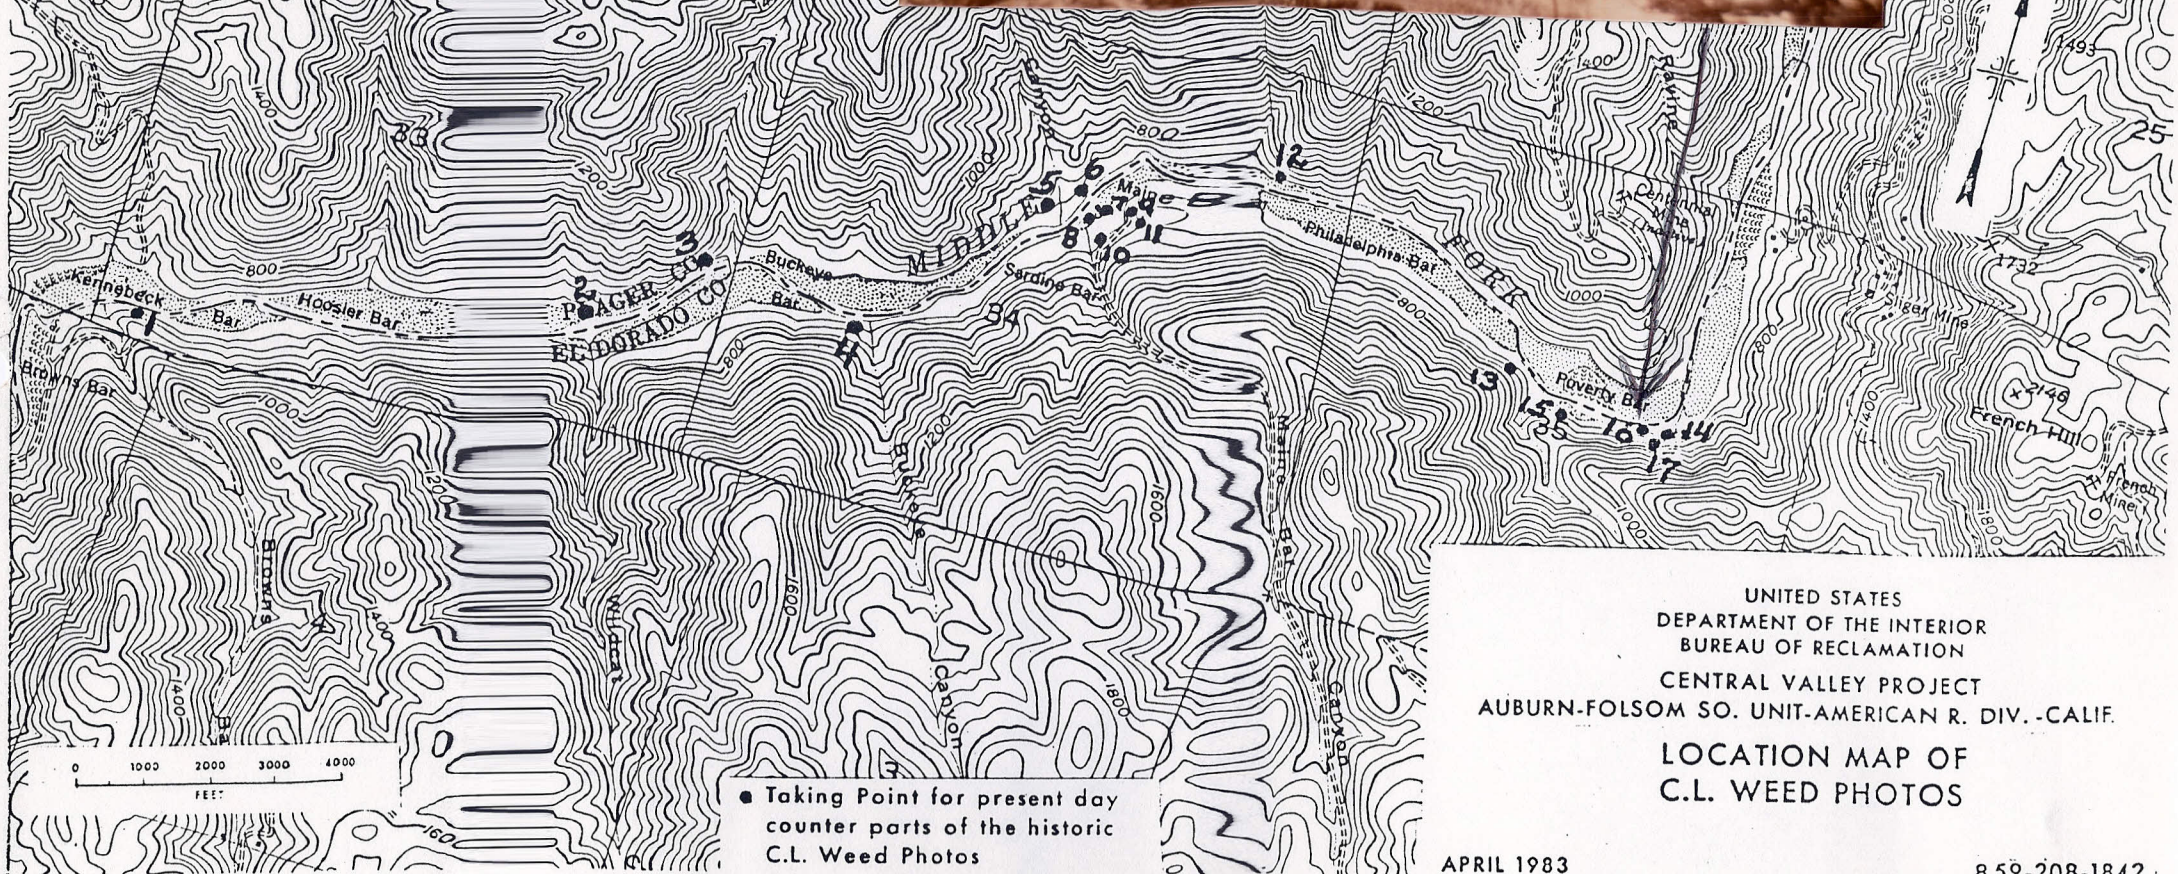

● Taking Point for present day counter parts of the historic C.L. Weed Photos

UNITED STATES
DEPARTMENT OF THE INTERIOR
BUREAU OF RECLAMATION
CENTRAL VALLEY PROJECT
AUBURN-FOLSOM SO. UNIT-AMERICAN R. DIV. -CALIF.

LOCATION MAP OF
C.L. WEED PHOTOS

APRIL 1983

859-208-1842