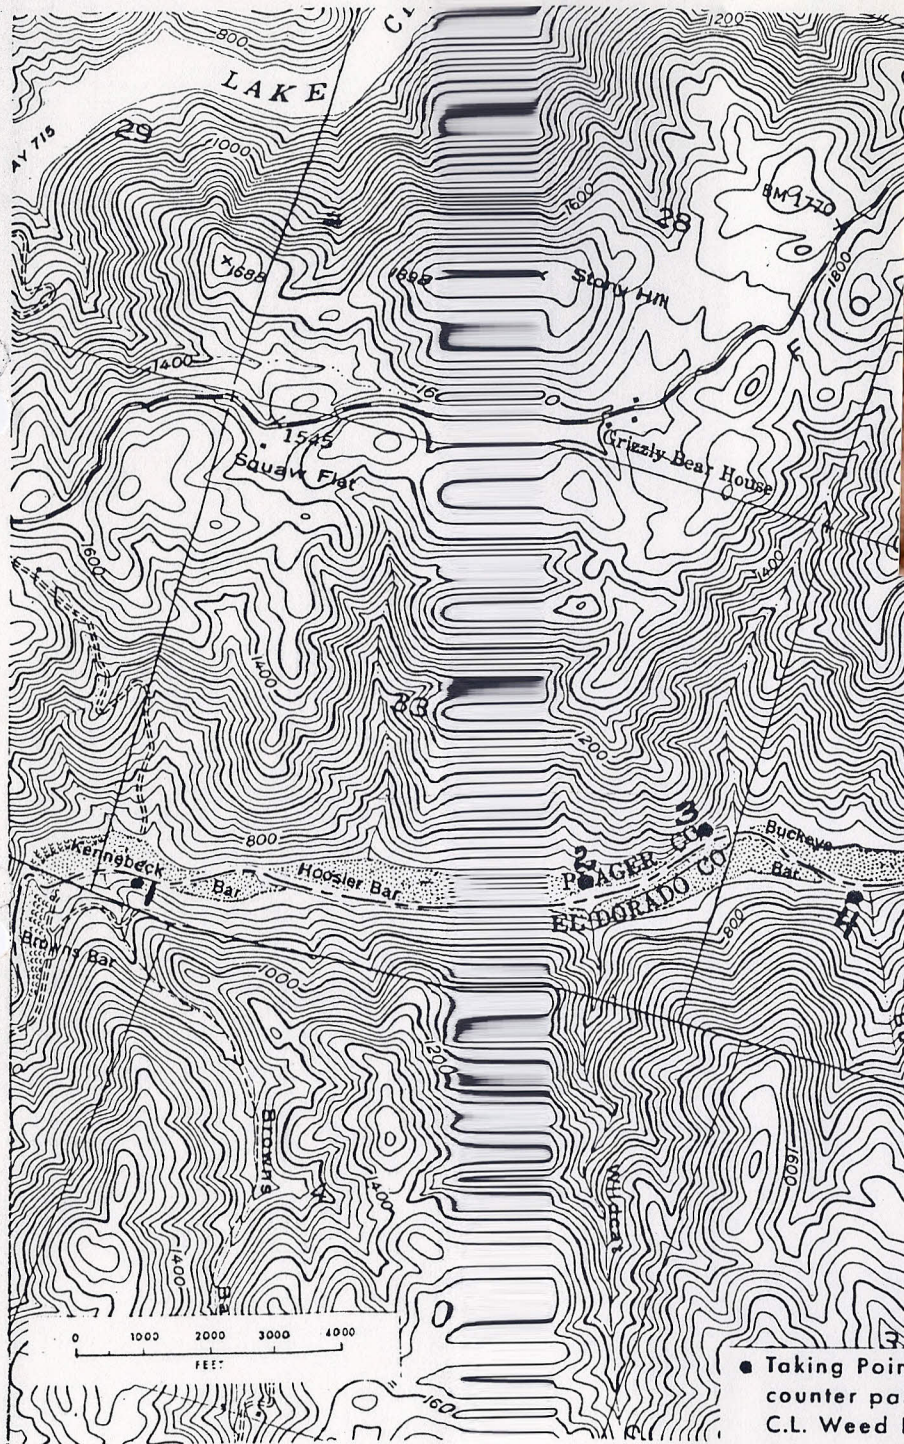

● Taking Point for present day counter parts of the historic C.L. Weed Photos

UNITED STATES
DEPARTMENT OF THE INTERIOR
BUREAU OF RECLAMATION
CENTRAL VALLEY PROJECT
AUBURN-FOLSOM SO. UNIT-AMERICAN R. DIV. -CALIF.

LOCATION MAP OF
C.L. WEED PHOTOS

APRIL 1983

859-208-1842