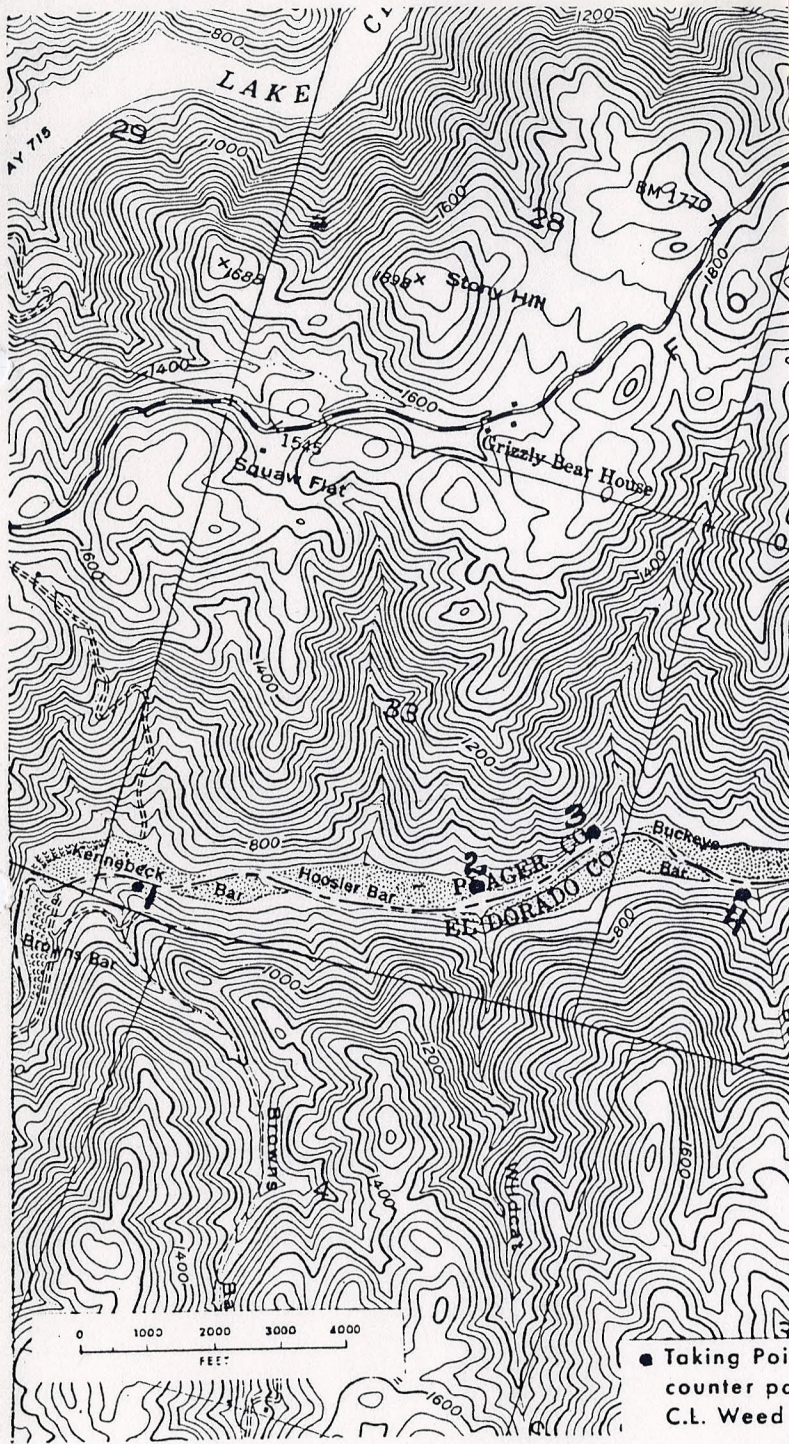

UNITED STATES
DEPARTMENT OF THE INTERIOR
BUREAU OF RECLAMATION
CENTRAL VALLEY PROJECT
AUBURN-FOLSOM SO. UNIT-AMERICAN R. DIV. -CALIF.
LOCATION MAP OF
C.L. WEED PHOTOS

● Taking Point for present day counter parts of the historic C.L. Weed Photos

APRIL 1983

859-208-1842