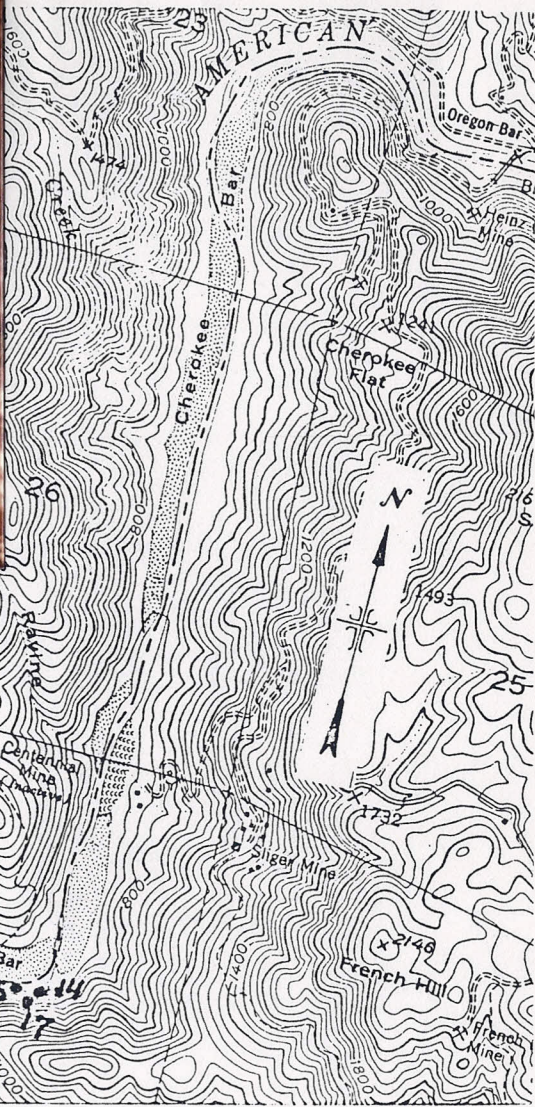

● Taking Point for present day counter parts of the historic C.L. Weed Photos

UNITED STATES  
 DEPARTMENT OF THE INTERIOR  
 BUREAU OF RECLAMATION  
 CENTRAL VALLEY PROJECT  
 AUBURN-FOLSOM SO. UNIT-AMERICAN R. DIV.-CALIF.  
 LOCATION MAP OF  
 C.L. WEED PHOTOS

APRIL 1983

859-208-1842

APPENDIX 1

Maline Bar from East

● Taking Point for present day counter parts of the historic C.L. Weed Photos

UNITED STATES  
DEPARTMENT OF THE INTERIOR  
BUREAU OF RECLAMATION  
CENTRAL VALLEY PROJECT  
AUBURN-FOLSOM SO. UNIT-AMERICAN R. DIV. -CALIF.  
LOCATION MAP OF  
C.L. WEED PHOTOS

APRIL 1983

859-208-1842

Povatin Bar

● Taking Point for present day counter parts of the historic C.L. Weed Photos

UNITED STATES  
 DEPARTMENT OF THE INTERIOR  
 BUREAU OF RECLAMATION  
 CENTRAL VALLEY PROJECT  
 AUBURN-FOLSOM SO. UNIT-AMERICAN R. DIV. -CALIF.  
 LOCATION MAP OF  
 C.L. WEED PHOTOS

LOCATION MAP OF  
C.L. WEED PHOTOS

APRIL 1983

859-208-1842

● Taking Point for present day counter parts of the historic C.L. Weed Photos

UNITED STATES  
 DEPARTMENT OF THE INTERIOR  
 BUREAU OF RECLAMATION  
 CENTRAL VALLEY PROJECT  
 AUBURN-FOLSOM SO. UNIT-AMERICAN R. DIV.-CALIF.  
 LOCATION MAP OF  
 C.L. WEED PHOTOS