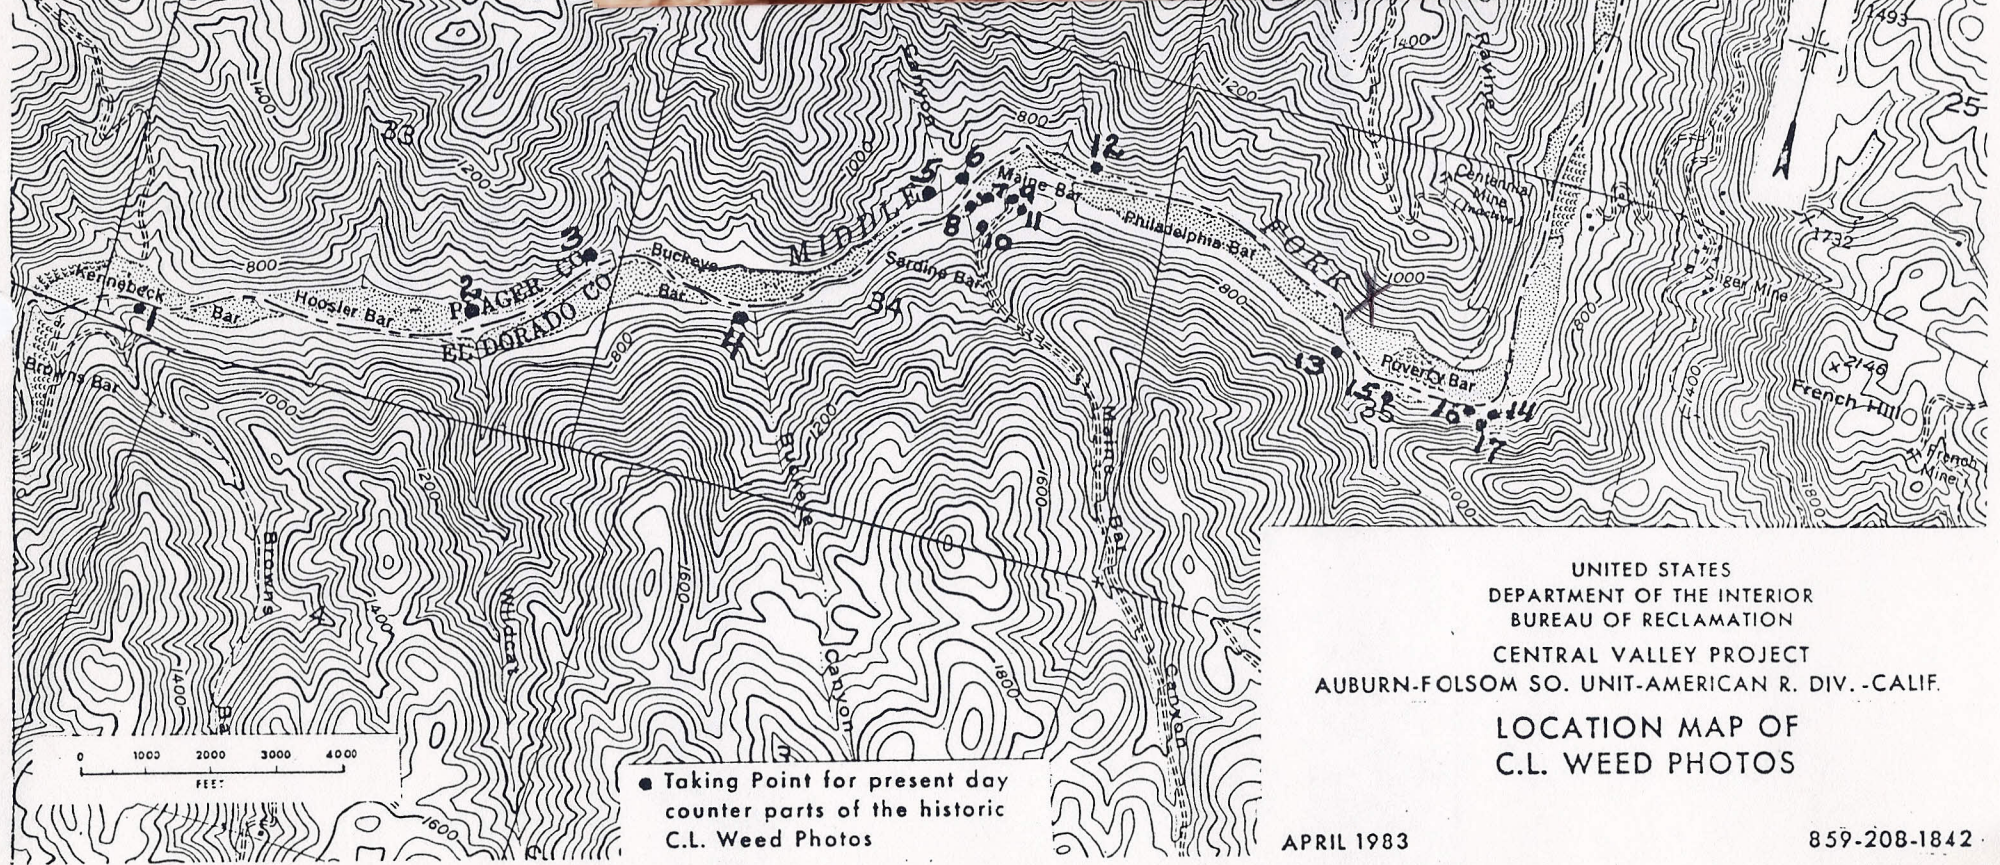

● Taking Point for present day counter parts of the historic C.L. Weed Photos

APRIL 1983

859-208-1842

Powerty Bar

● Taking Point for present day counter parts of the historic C.L. Weed Photos

UNITED STATES  
 DEPARTMENT OF THE INTERIOR  
 BUREAU OF RECLAMATION  
 CENTRAL VALLEY PROJECT  
 AUBURN-FOLSOM SO. UNIT-AMERICAN R. DIV.-CALIF.  
 LOCATION MAP OF  
 C.L. WEED PHOTOS