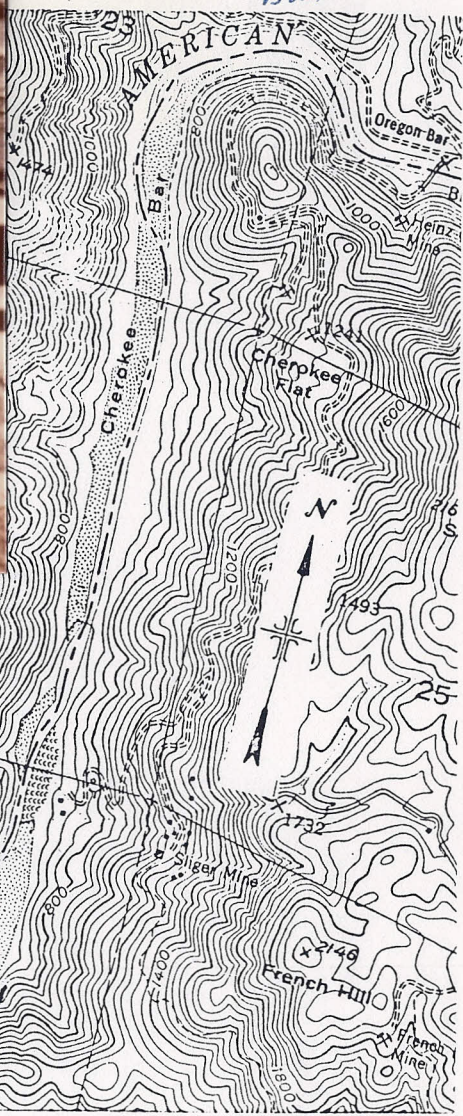

● Taking Point for present day counter parts of the historic C.L. Weed Photos

UNITED STATES
DEPARTMENT OF THE INTERIOR
BUREAU OF RECLAMATION
CENTRAL VALLEY PROJECT
AUBURN-FOLSOM SO. UNIT-AMERICAN R. DIV. -CALIF.
LOCATION MAP OF
C.L. WEED PHOTOS

APRIL 1983

859-208-1842