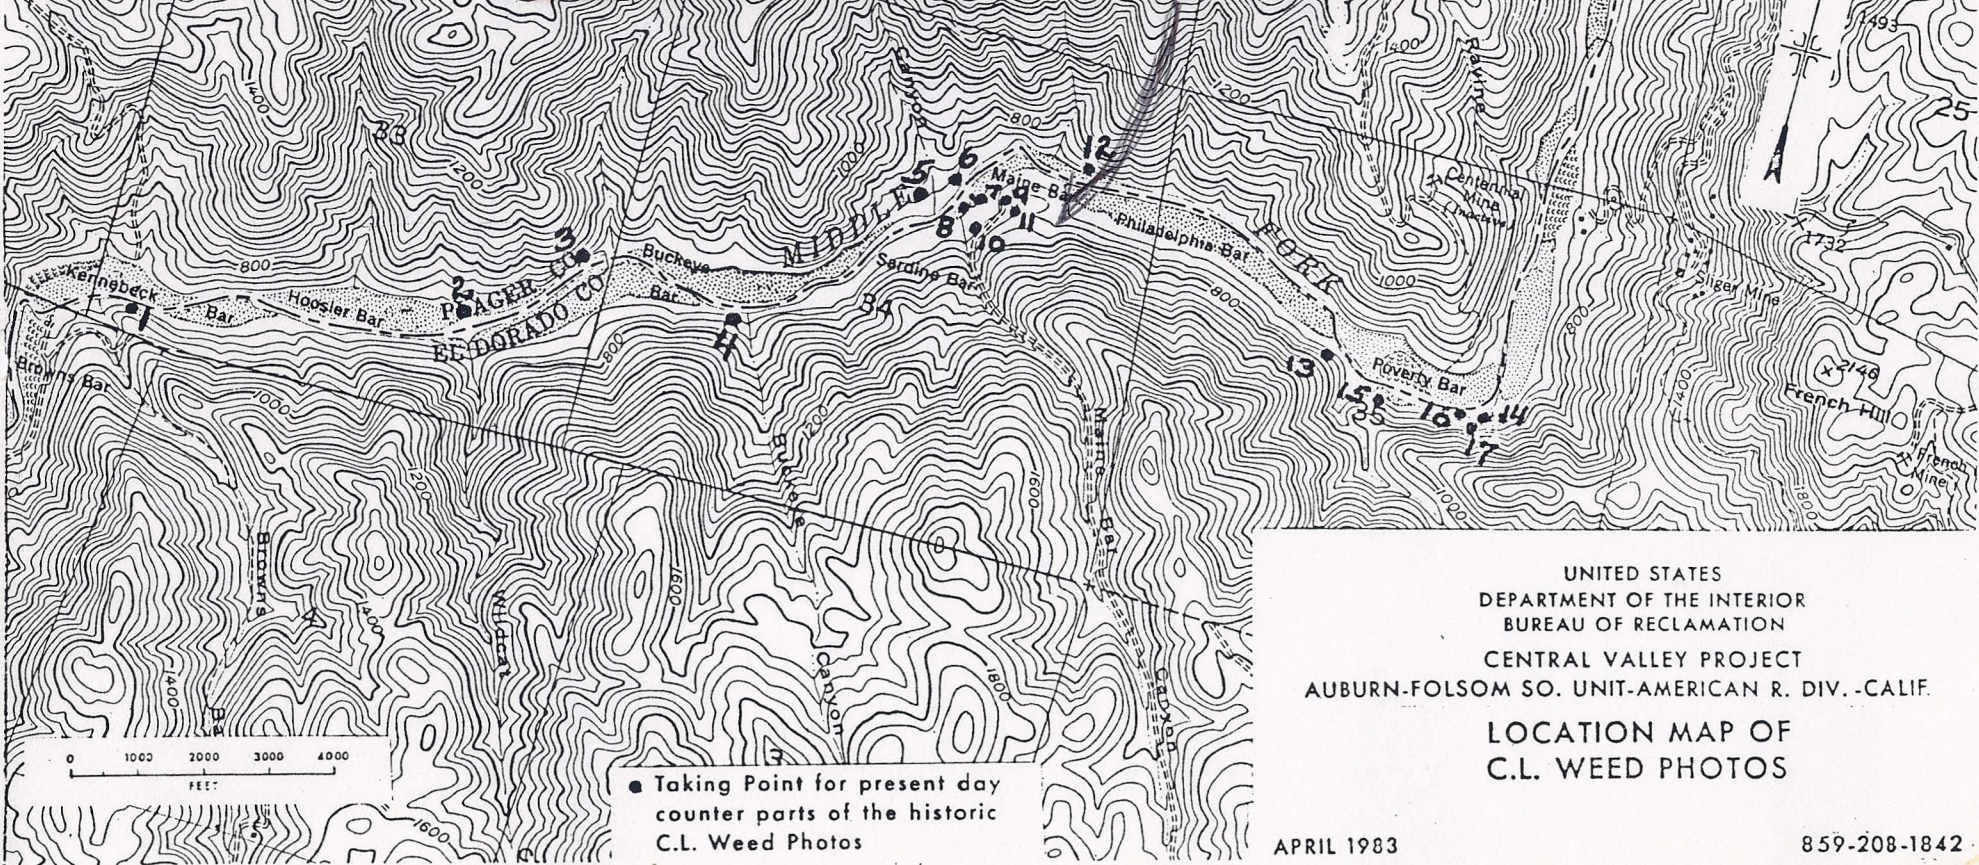

● Taking Point for present day counter parts of the historic C.L. Weed Photos

UNITED STATES  
 DEPARTMENT OF THE INTERIOR  
 BUREAU OF RECLAMATION  
 CENTRAL VALLEY PROJECT  
 AUBURN-FOLSOM SO. UNIT-AMERICAN R. DIV.-CALIF.  
 LOCATION MAP OF  
 C.L. WEED PHOTOS

APRIL 1983

859-208-1842

APPENDIX 1

Maline Bar from East

● Taking Point for present day counter parts of the historic C.L. Weed Photos

UNITED STATES  
DEPARTMENT OF THE INTERIOR  
BUREAU OF RECLAMATION  
CENTRAL VALLEY PROJECT  
AUBURN-FOLSOM SO. UNIT-AMERICAN R. DIV. -CALIF.  
LOCATION MAP OF  
C.L. WEED PHOTOS