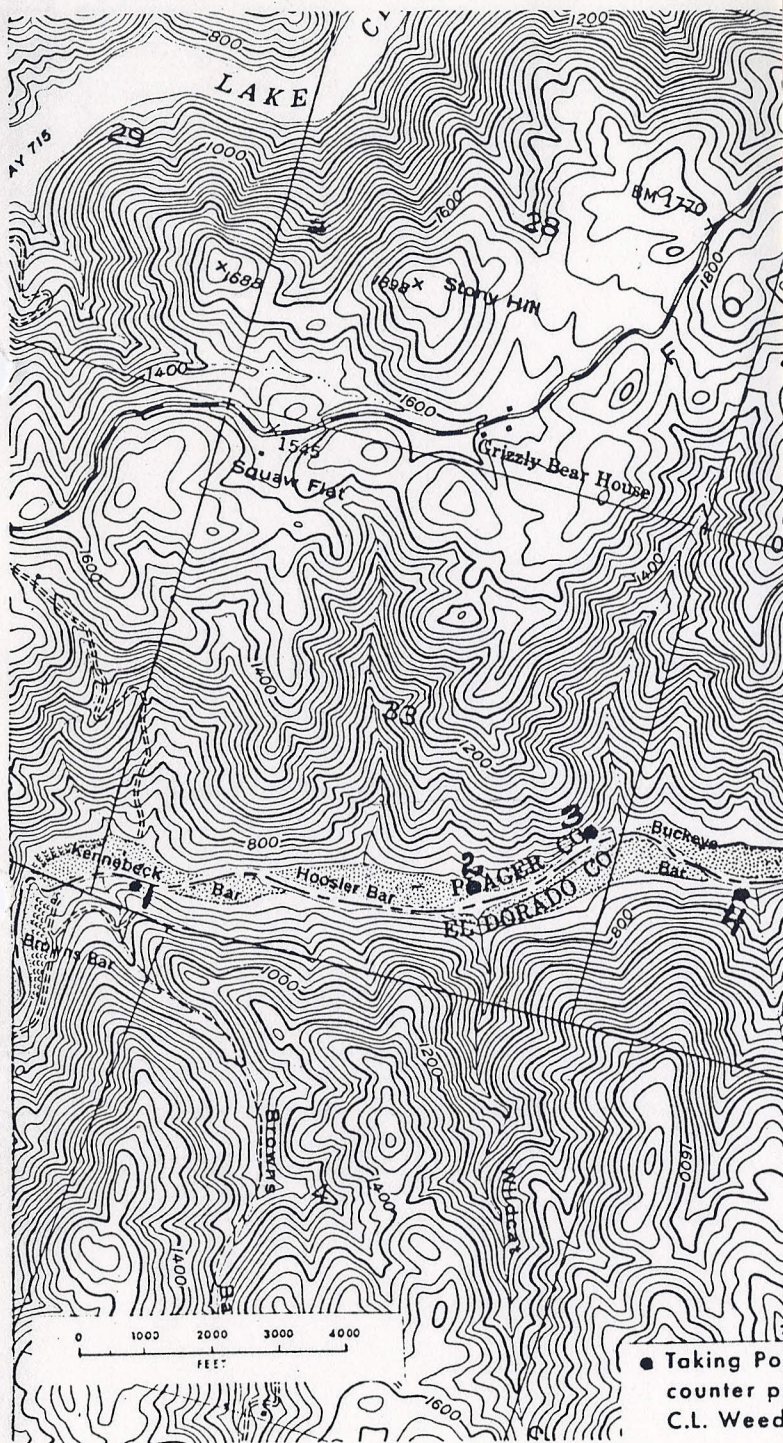

LOCATION MAP OF  
C.L. WEED PHOTOS

APRIL 1983

859-208-1842

● Taking Point for present day counter parts of the historic C.L. Weed Photos

UNITED STATES  
 DEPARTMENT OF THE INTERIOR  
 BUREAU OF RECLAMATION  
 CENTRAL VALLEY PROJECT  
 AUBURN-FOLSOM SO. UNIT-AMERICAN R. DIV.-CALIF.  
 LOCATION MAP OF  
 C.L. WEED PHOTOS