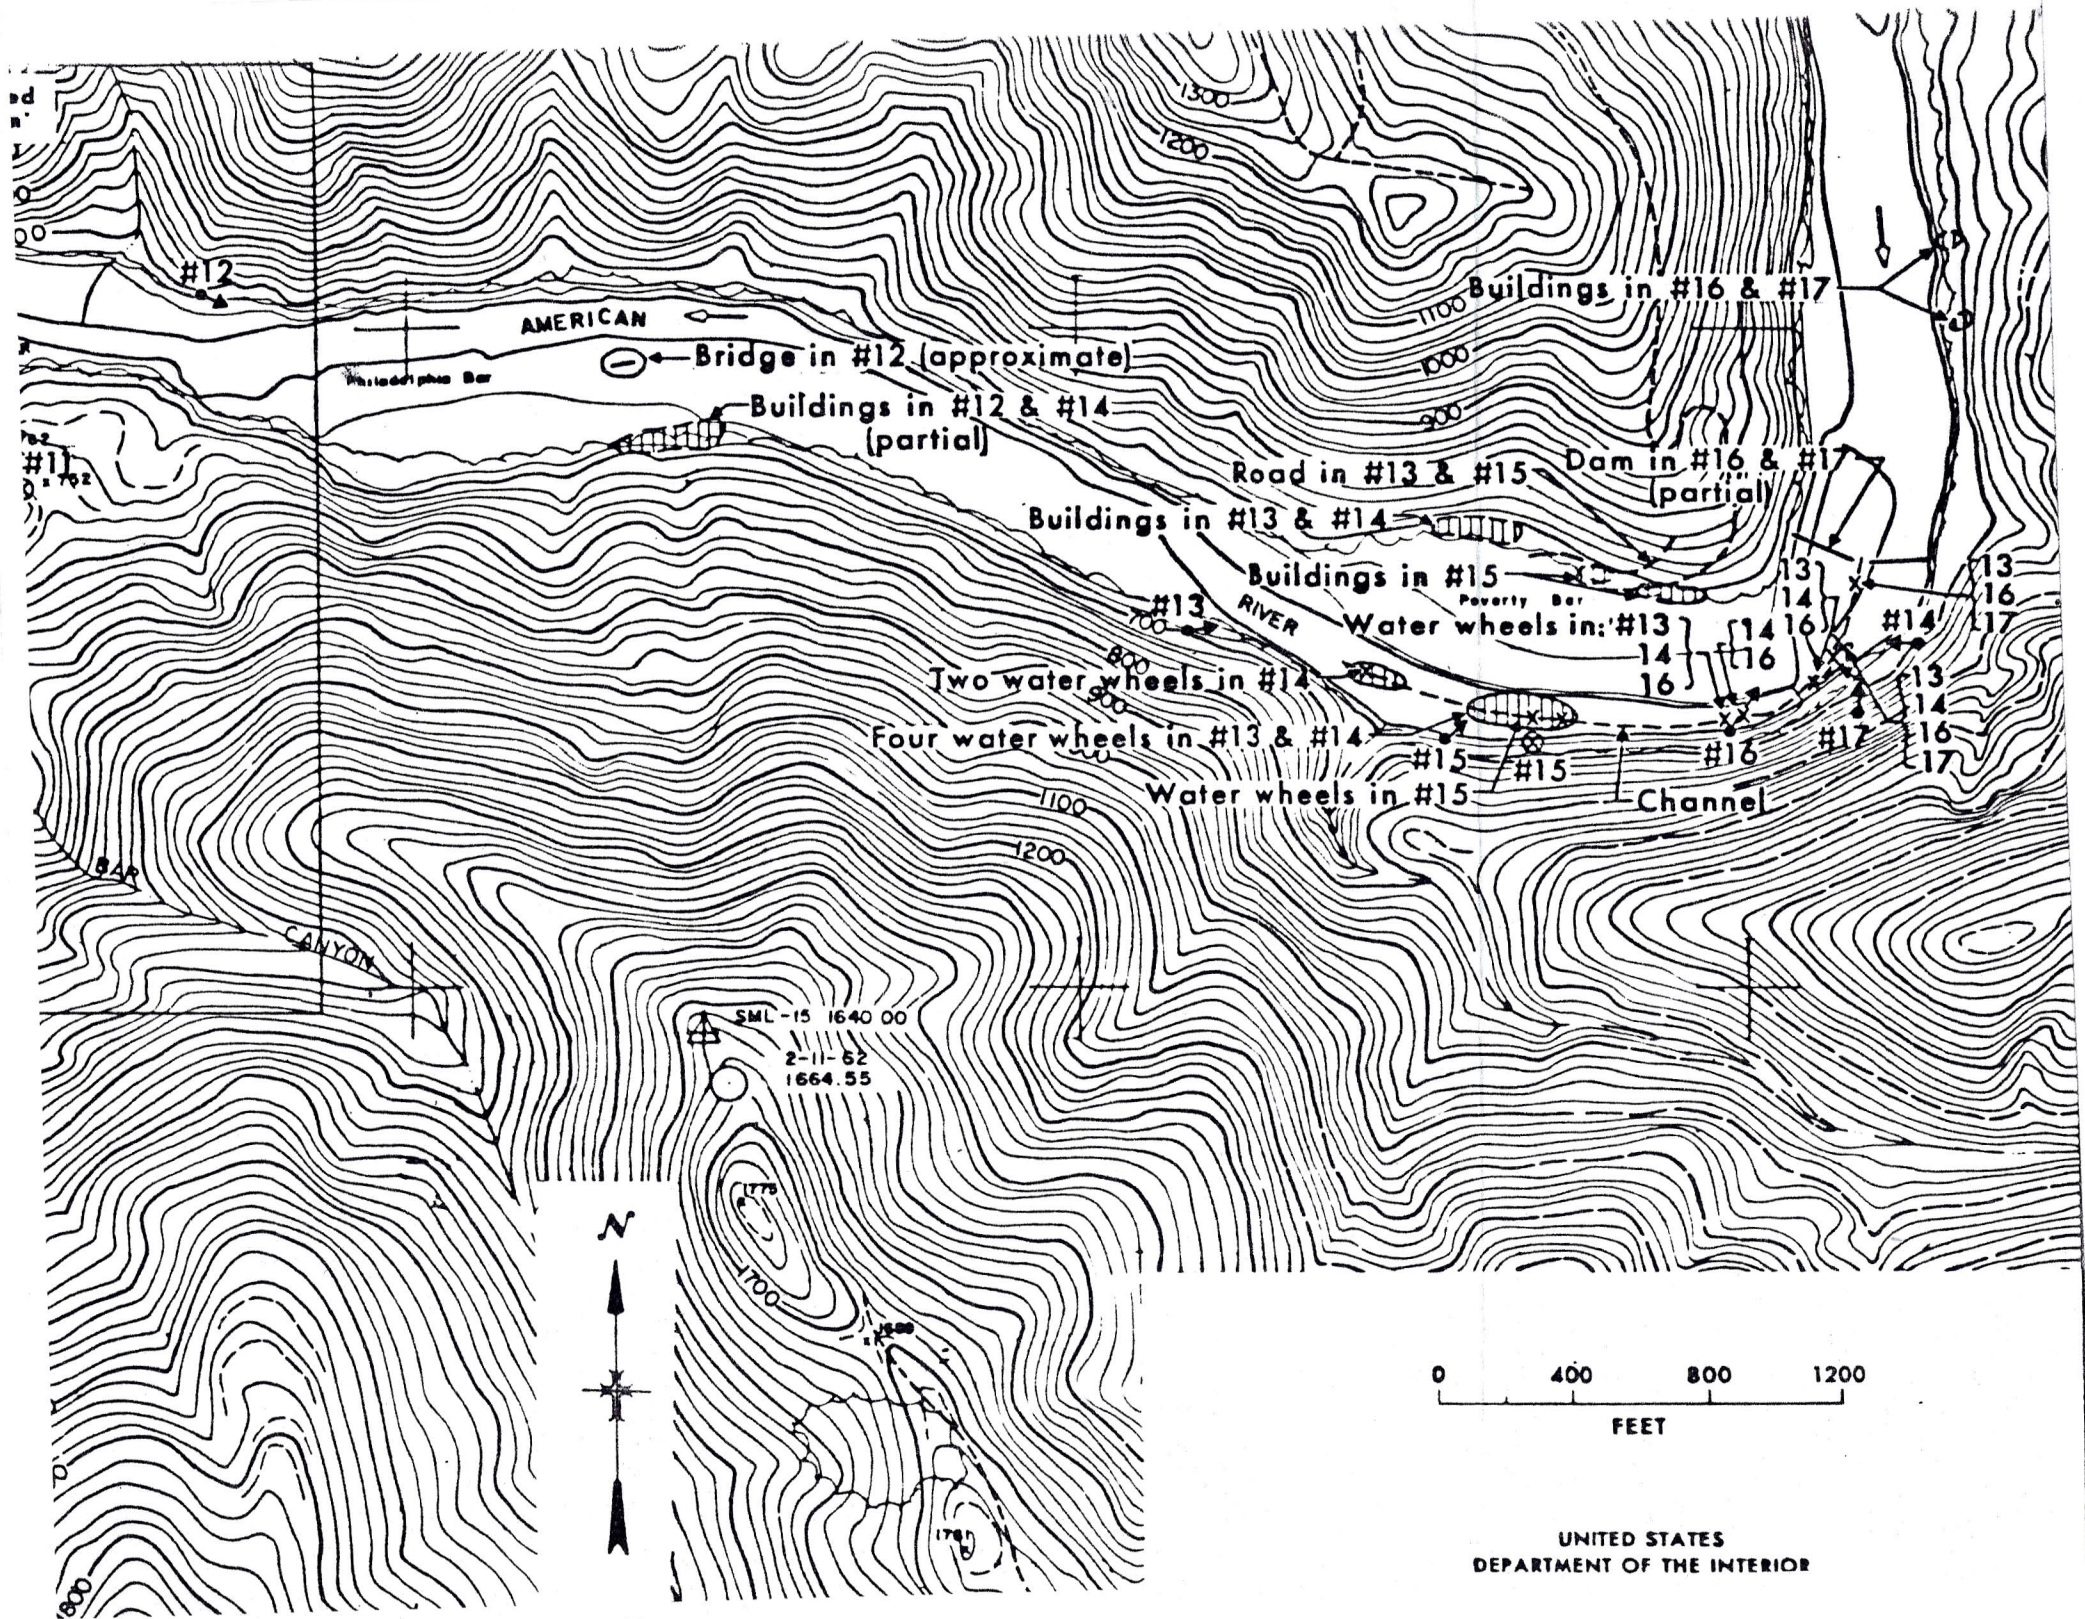

See map: 'Location of Features'
Photographs of Main

UNITED STATES
DEPARTMENT OF THE INTERIOR

LEGEND

- ➔ Present day picture taking point
- ⊗ Probable Weed 1858 taking point

UNITED STATES
 DEPARTMENT OF THE INTERIOR
 BUREAU OF RECLAMATION
 CENTRAL VALLEY PROJECT
 AUBURN-FOLSOM SO. UNIT-AMERICAN R. DIV.-CALIF.

LOCATION OF FEATURES SEEN IN
 THE 1858 WEED PHOTOGRAPHS OF
 THE MIDDLE FORK AMERICAN RIVER