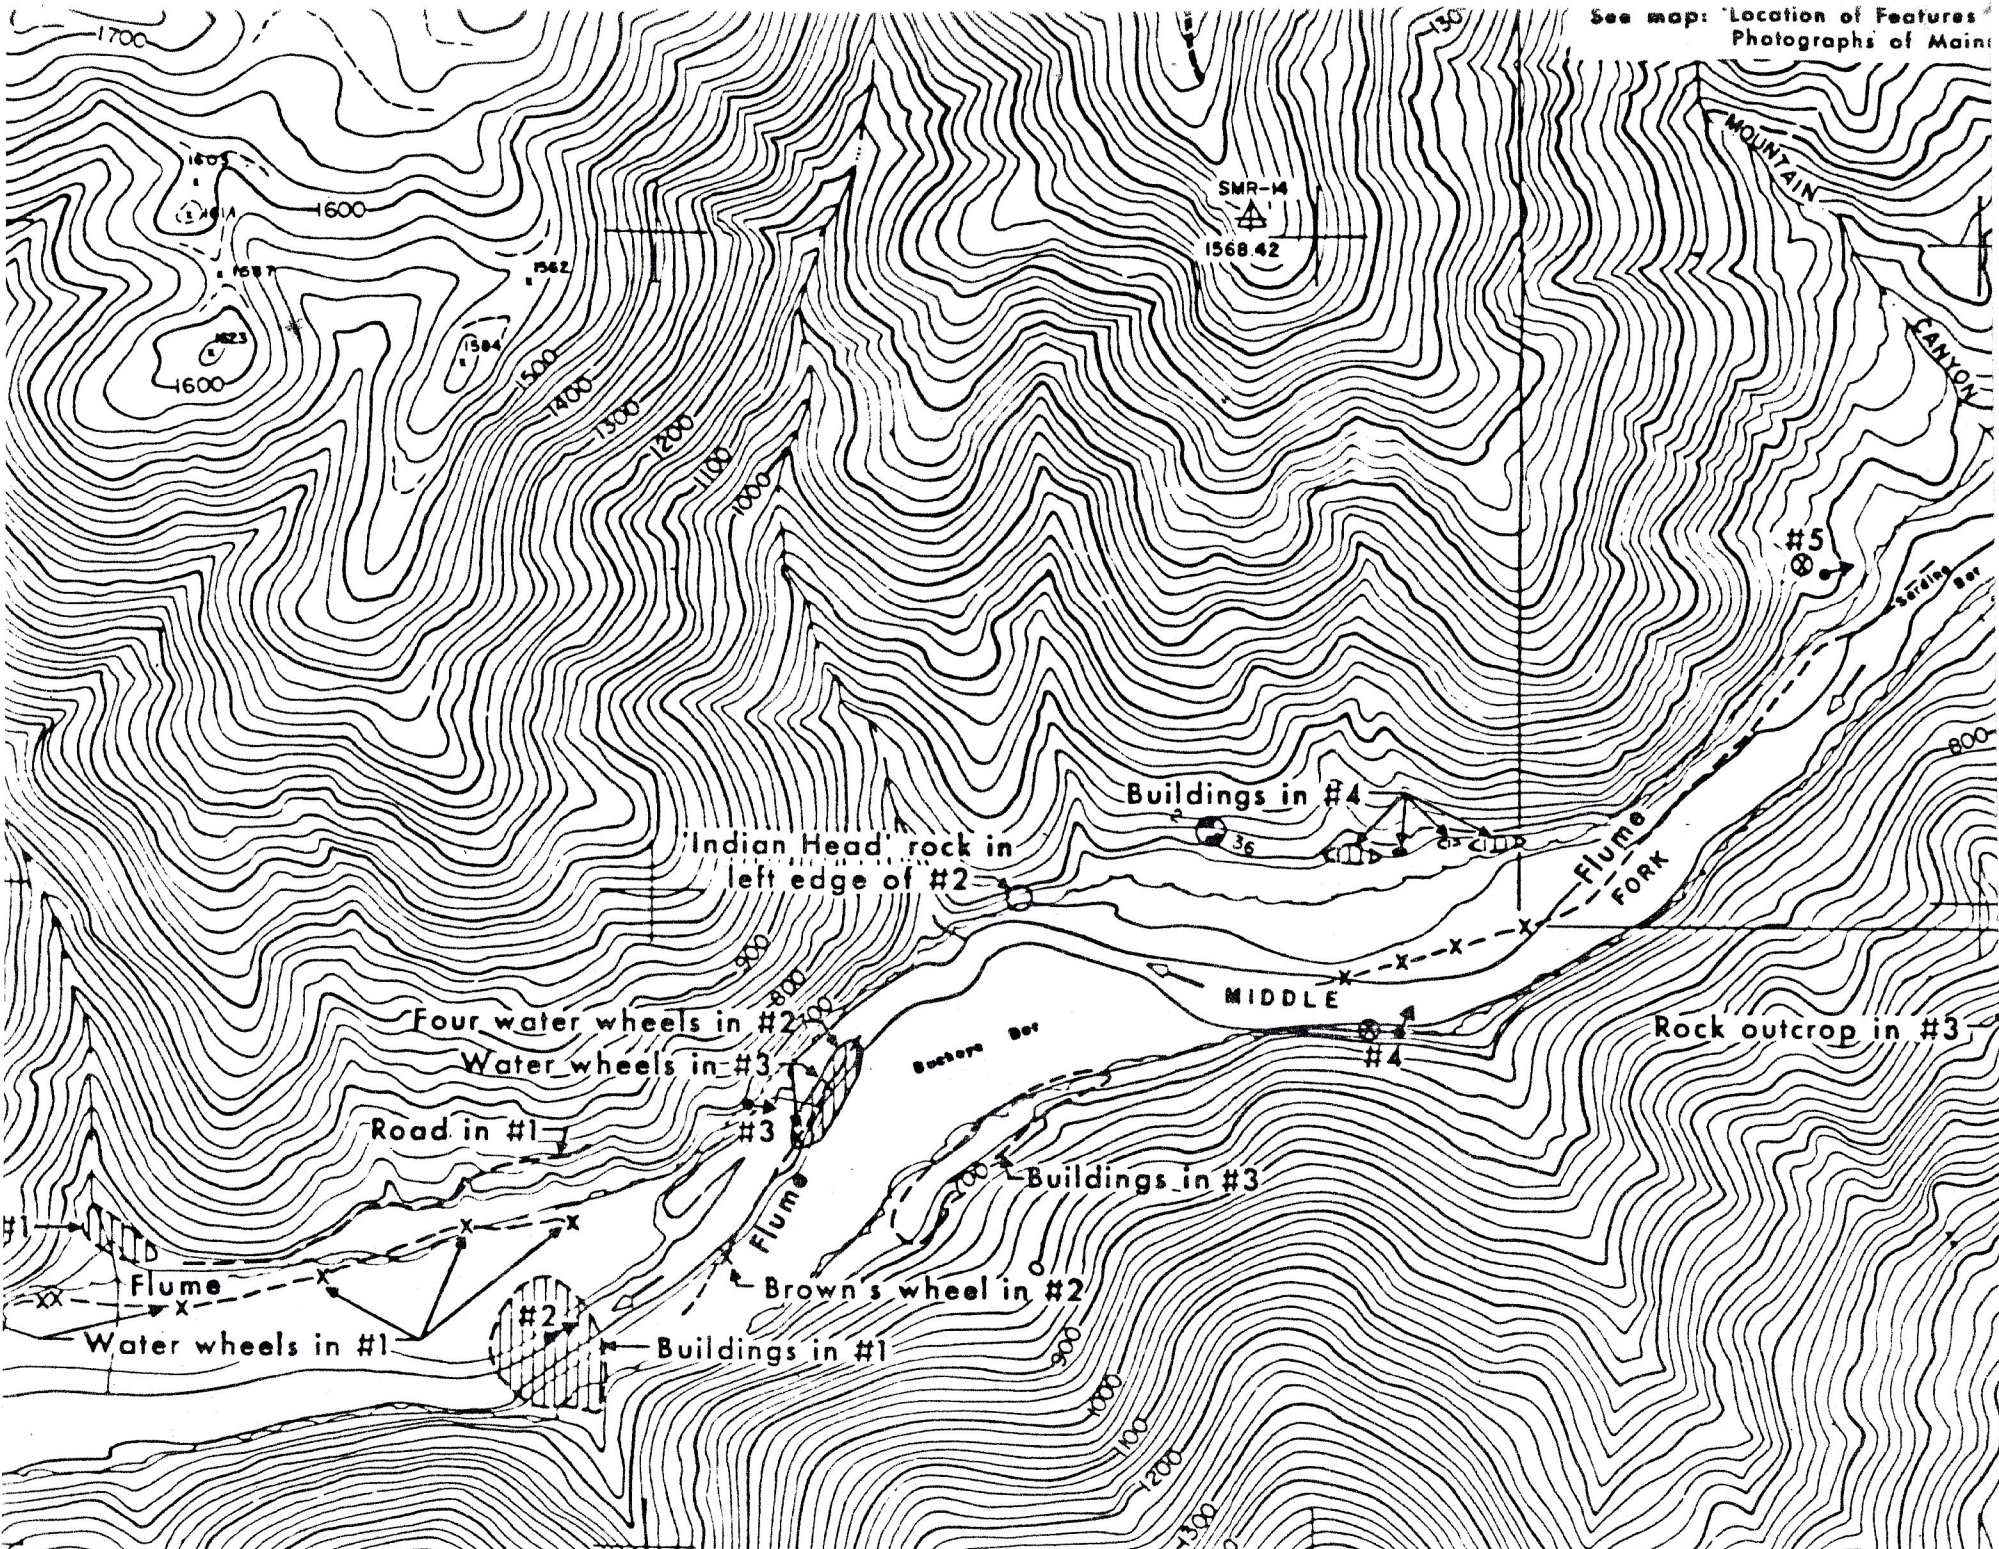

See map: 'Location of Features'
Photographs of Main

UNITED STATES
DEPARTMENT OF THE INTERIOR

LEGEND

- ➔ Present day picture taking point
- ⊗ Probable Weed 1858 taking point

UNITED STATES
 DEPARTMENT OF THE INTERIOR
 BUREAU OF RECLAMATION
 CENTRAL VALLEY PROJECT
 AUBURN-FOLSOM SO. UNIT-AMERICAN R. DIV.-CALIF.

LOCATION OF FEATURES SEEN IN
 THE 1858 WEED PHOTOGRAPHS OF
 THE MIDDLE FORK AMERICAN RIVER