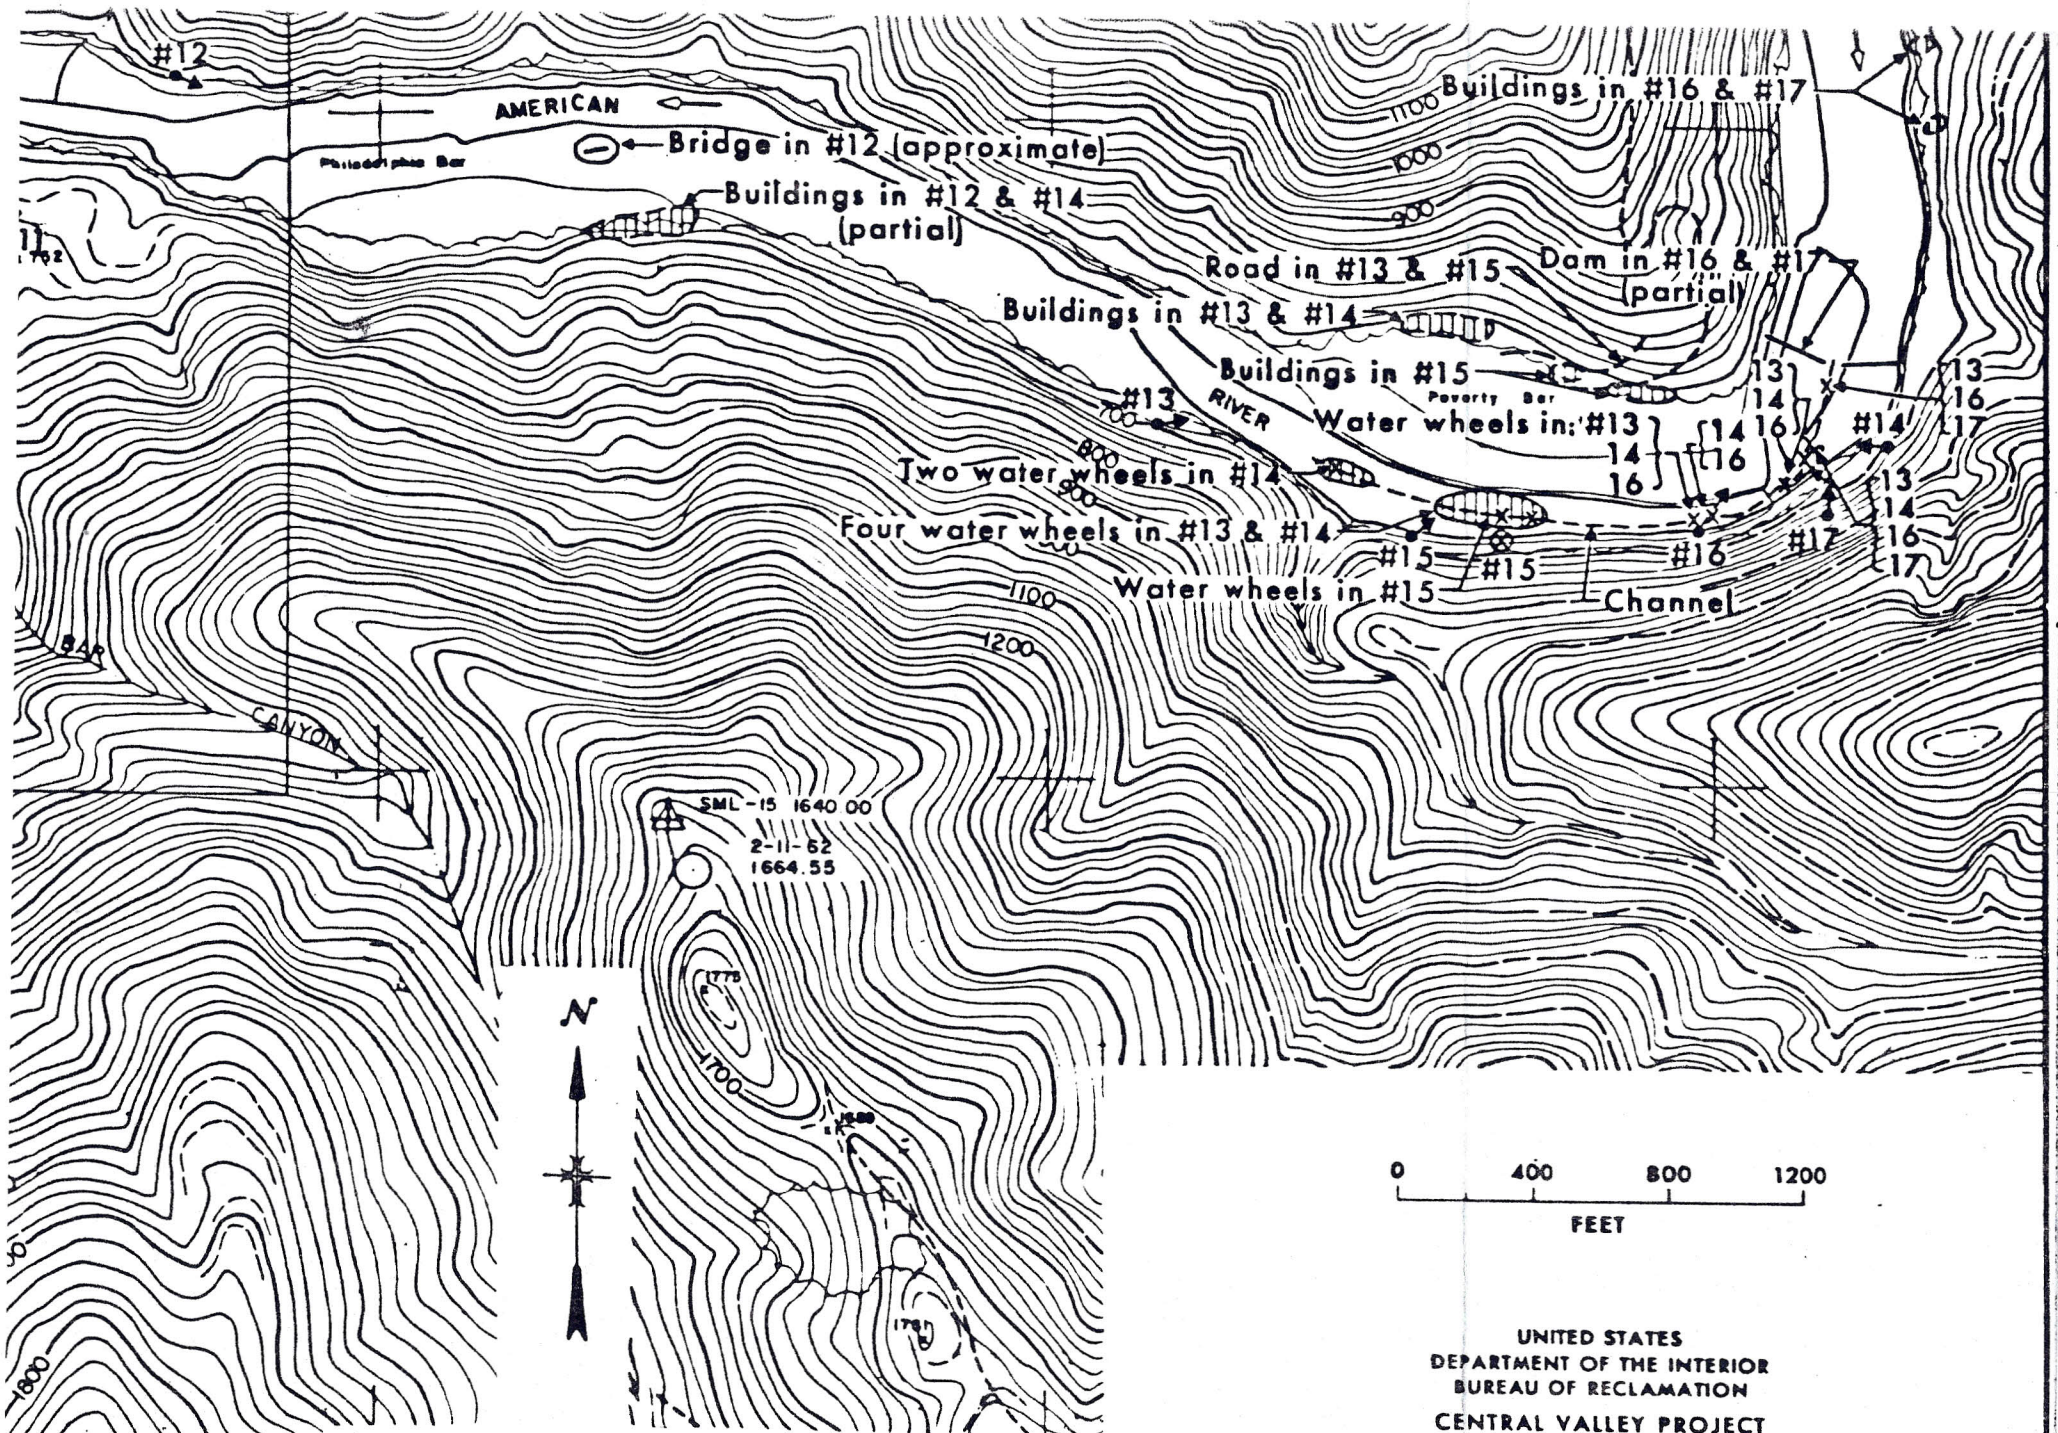

See map: 'Location of Features'
Photographs of Main

UNITED STATES
DEPARTMENT OF THE INTERIOR

LEGEND

- ➔ Present day picture taking point
- ⊗ Probable Weed 1858 taking point

UNITED STATES
 DEPARTMENT OF THE INTERIOR
 BUREAU OF RECLAMATION
 CENTRAL VALLEY PROJECT
 AUBURN-FOLSOM SO. UNIT-AMERICAN R. DIV.-CALIF.

LOCATION OF FEATURES SEEN IN
 THE 1858 WEED PHOTOGRAPHS OF
 THE MIDDLE FORK AMERICAN RIVER